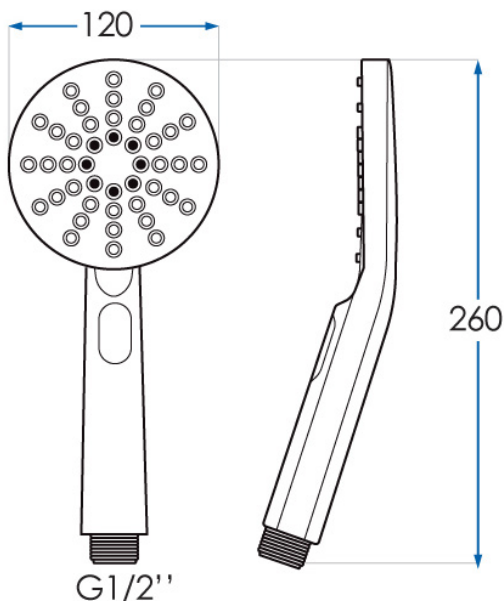

# EDEN NERO

Hand Shower Matte Black

**2**  
YEAR  
WARRANTY

**WaterMark**  
AS/NZS 3662  
LN023083  
Casa Lusso

## SPECIFICATIONS

<b>Water Consumption</b>	WELS 4 Star, 7.5 litres per minute
<b>Features</b>	4 Function Hand Shower with Unique Push Button
<b>Material</b>	ABS construction with matte black finish
<b>Code</b>	EDEN-MB
<b>Warranty</b>	2 year replacement product or parts