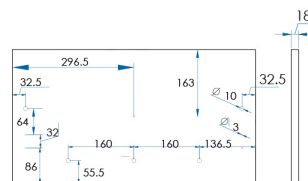

EDEN

Wall Hung Vanity 600mm Matte White

5
YEAR
WARRANTY

Pictured: EDEN Drawer and Wall Hung Vanity 600mm (Centre) with 2x EDEN Drawers and Wall Hung Vanities in 300mm size (Left and Right).

VANITY SPECS

DRAWER SPECS

SPECIFICATIONS

Size	595x330x475mm
Material	Moisture Resistant 2 Pac with Full Length Extension Runners with Adaptive Cushioning which close gently and silently. DTC Drawer Runner Hardware.
Colour/Finish	Matte White cabinet and Matte White drawer front.
Installation	Wall Mount
Code	EDW600-M
Warranty	5 Year replacement product and parts: 1 year labour
Notes	Tops, Handles, Tapware and Basins Sold Separately