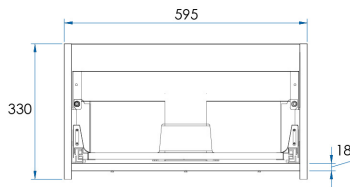

EDEN

Wall Hung Vanity 600mm Matte White

5
YEAR
WARRANTY

Pictured: EDEN Drawer and Wall Hung Vanity 600mm (Centre) with 2x EDEN Drawers and Wall Hung Vanities in 300mm size (Left and Right).

VANITY SPECS

DRAWER SPECS

SPECIFICATIONS

Size	595x330x475mm
Material	Moisture Resistant 2 Pac with Full Length Extension Runners with Adaptive Cushioning which close gently and silently. DTC Drawer Runner Hardware.
Colour/Finish	Matte White cabinet and Matte White drawer front.
Installation	Wall Mount
Code	EDW600-M
Warranty	5 Year replacement product and parts: 1 year labour
Notes	Tops, Handles, Tapware and Basins Sold Separately