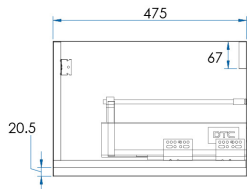

EDEN

Wall Hung Vanity 600mm Matte White

5
YEAR
WARRANTY

Pictured: EDEN Drawer and Wall Hung Vanity 600mm (Centre) with 2x EDEN Drawers and Wall Hung Vanities in 300mm size (Left and Right).

VANITY SPECS

DRAWER SPECS

SPECIFICATIONS

Size	595x330x475mm
Material	Moisture Resistant 2 Pac with Full Length Extension Runners with Adaptive Cushioning which close gently and silently. DTC Drawer Runner Hardware.
Colour/Finish	Matte White cabinet and Matte White drawer front.
Installation	Wall Mount
Code	EDW600-M
Warranty	5 Year replacement product and parts: 1 year labour
Notes	Tops, Handles, Tapware and Basins Sold Separately