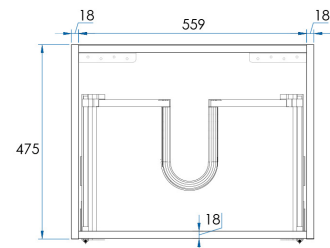

EDEN

Wall Hung Vanity 600mm Matte White

5
YEAR
WARRANTY

Pictured: EDEN Drawer and Wall Hung Vanity 600mm (Centre) with 2x EDEN Drawers and Wall Hung Vanities in 300mm size (Left and Right).

VANITY SPECS

DRAWER SPECS

SPECIFICATIONS

Size	595x330x475mm
Material	Moisture Resistant 2 Pac with Full Length Extension Runners with Adaptive Cushioning which close gently and silently. DTC Drawer Runner Hardware.
Colour/Finish	Matte White cabinet and Matte White drawer front.
Installation	Wall Mount
Code	EDW600-M
Warranty	5 Year replacement product and parts: 1 year labour
Notes	Tops, Handles, Tapware and Basins Sold Separately