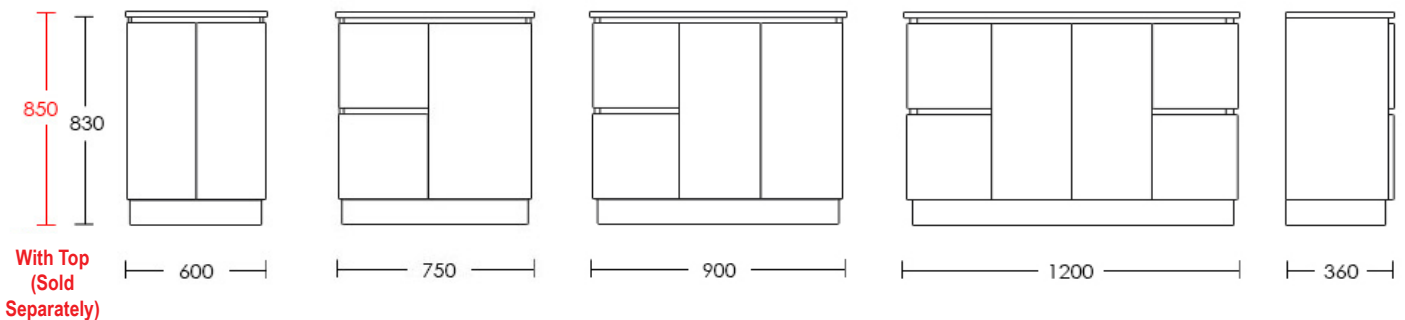

ES600

ES750

ES900

ES1200