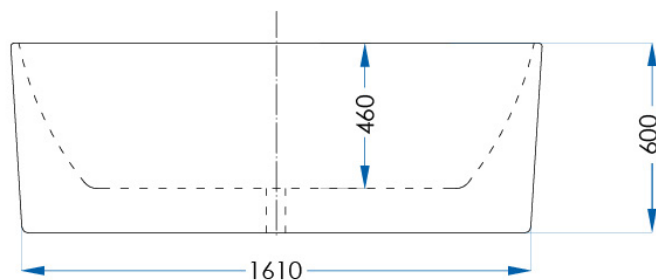

ESTELLE

1700mm Freestanding Corner Bath (RHS)

7
YEAR
WARRANTY

SPECIFICATIONS

Size	1680x765mm
Height	600mm
Material	Sanitary Grade Acrylic
Waste Size	40mm
Capacity	320L
Weight	61kg
Code	ES1700R
Warranty	7 year replacement product (bath shell); 1 year labour
Notes	Available in Left or Right Bath Waste Sold Separately