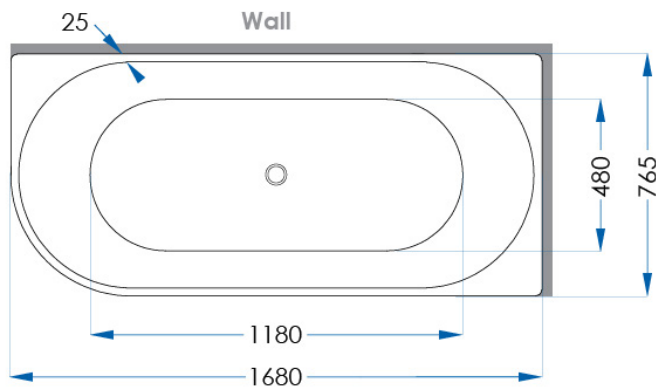

ESTELLE

1700mm Freestanding Corner Bath (RHS)

7
YEAR
WARRANTY

SPECIFICATIONS

Size	1680x765mm
Height	600mm
Material	Sanitary Grade Acrylic
Waste Size	40mm
Capacity	320L
Weight	61kg
Code	ES1700R
Warranty	7 year replacement product (bath shell); 1 year labour
Notes	Available in Left or Right Bath Waste Sold Separately