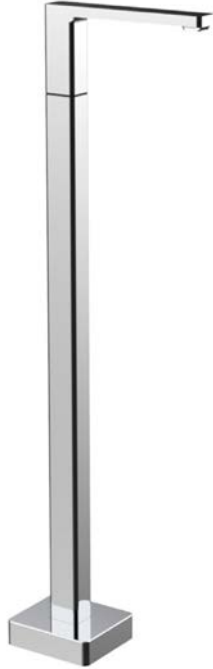

**Customise your In Wall Mixer with your choice of EVOKE In Wall Mixer Handles**

**EVOKE In Wall Handle Chrome**  
 EV-WH-CH

**EVOKE In Wall Handle Brushed Brass**  
 EV-WH-BB

**EVOKE In Wall Handle Brushed Nickel**  
 EV-WH-BN

**EVOKE In Wall Mixer Angled Handle Matte Black**  
 EVA-WH-CH

*All EVOKE In Wall Mixer Handles Sold Separately*

eVOKE TAPWARE

TAPWARE

**EVOKE Freestanding Bath Spout  
Chrome**  
*EV145-CH*

**EVOKE Freestanding Bath Spout  
Matte Black**  
*EV145-MB*

**EVOKE In Wall Bath Spout 200mm  
Chrome**  
*EV090-CH*

**EVOKE In Wall Bath Spout 200mm  
Matte Black**  
*EV090-MB*

**EVOKE In Wall Swivel Spout 240mm  
Chrome**  
*EVK240-CH*

**EVOKE In Wall Swivel Spout 240mm  
Matte Black**  
*EVK240-MB*

**EVOKE In Wall Swivel Spout 240mm  
Brushed Nickel**  
*EVK240-BN*

**EVOKE In Wall Swivel Spout 240mm  
Brushed Brass**  
*EVK240-BB*

Available in Chrome and Matte Black, the EVOKE Accessories range focuses on superior quality, it is bold with a soft touch, yet strong and subtle. Each product within this range features well-proportioned design elements with a key focus on detail.