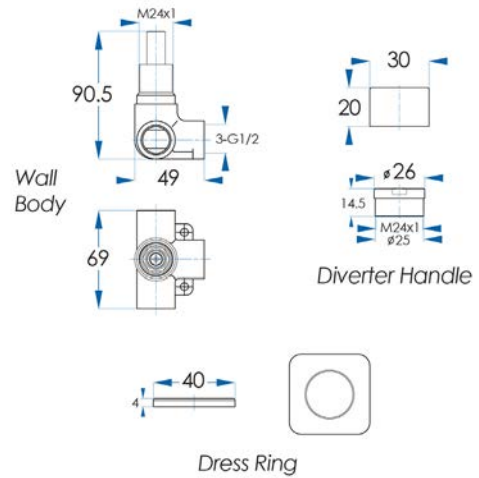

EVOKE In Wall Separate Diverter Set
EV191-CH / EV191-MB

60mm Dress Ring and Trouble Dome also available
Both parts Sold Separately