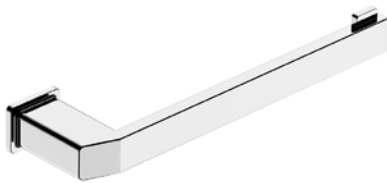

EVOKE Hand Towel Holder
Chrome
EVO604-CH