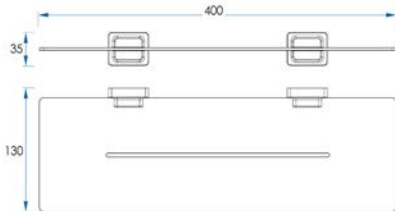

EVOKE Shower Shelf 400mm
EVO605-CH / EVO605-MB

EVOKE Robe Hook
EVO606-CH / EVO606-MB