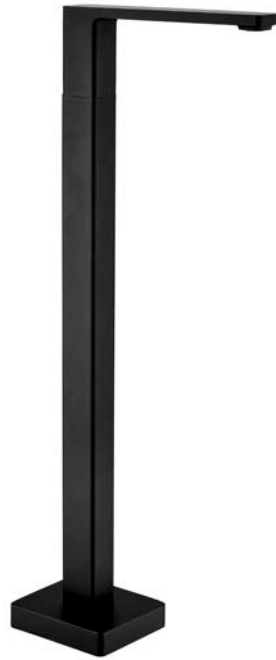

**EVOKE In Wall Mixer Angled Handle Matte Black**  
 EVA-WH-CH

*All EVOKE In Wall Mixer Handles Sold Separately*

eVOKE TAPWARE

TAPWARE

**EVOKE Freestanding Bath Spout  
Chrome**  
*EV145-CH*

**EVOKE Freestanding Bath Spout  
Matte Black**  
*EV145-MB*

**EVOKE In Wall Bath Spout 200mm  
Chrome**  
*EV090-CH*

**EVOKE In Wall Bath Spout 200mm  
Matte Black**  
*EV090-MB*

**EVOKE In Wall Swivel Spout 240mm  
Chrome**  
*EVK240-CH*

**EVOKE In Wall Swivel Spout 240mm  
Matte Black**  
*EVK240-MB*

**EVOKE In Wall Swivel Spout 240mm  
Brushed Nickel**  
*EVK240-BN*

**EVOKE In Wall Swivel Spout 240mm  
Brushed Brass**  
*EVK240-BB*

Available in Chrome and Matte Black, the EVOKE Accessories range focuses on superior quality, it is bold with a soft touch, yet strong and subtle. Each product within this range features well-proportioned design elements with a key focus on detail.