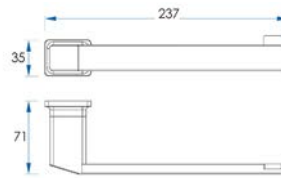

EVOKE Hand Towel Holder
EVO604-CH / EVO604-MB