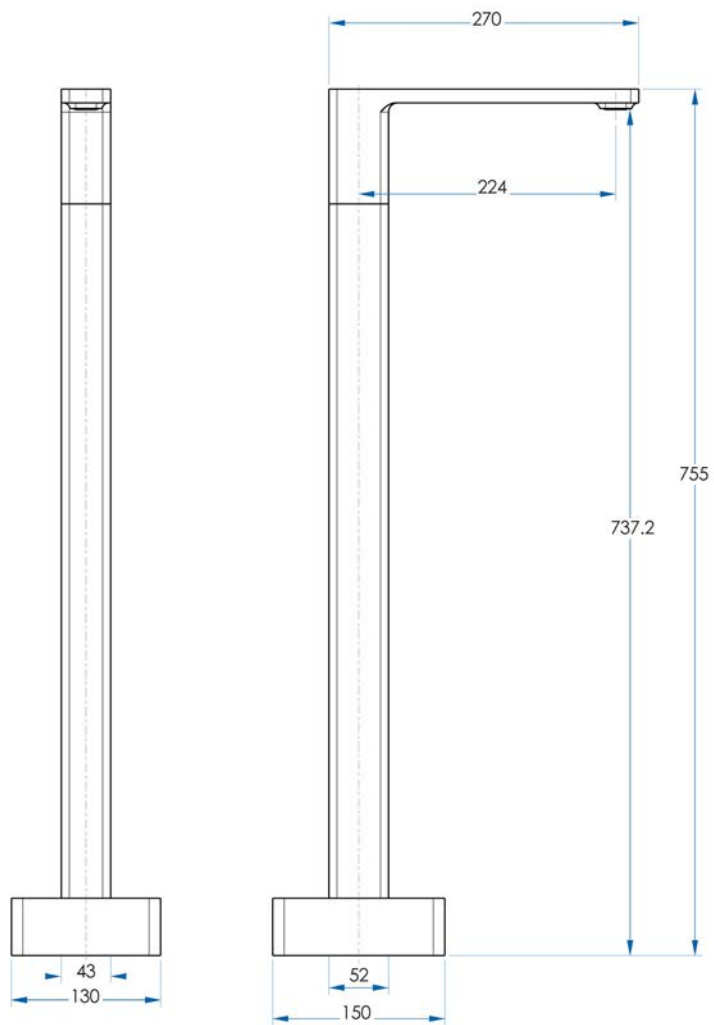

**EVOKE In Wall Mixer**  
EV140-CH / EV140-MB

**EVOKE In Wall Mixer & 200mm Spout**  
WELS 6 Star, 4.5 litres per minute  
EV130-CH / EV130-MB

**EVOKE In Wall Separate Diverter Set**  
EV191-CH / EV191-MB

60mm Dress Ring and Trouble Dome also available  
Both parts Sold Separately

**EVOKE In Wall Swivel Spout 240mm**  
 EVK240-MB / EVK240-CH  
 EVK240-BN / EVK240-BB

**EVOKE Freestanding Bath Spout**  
 EV145-CH / EV145-MB