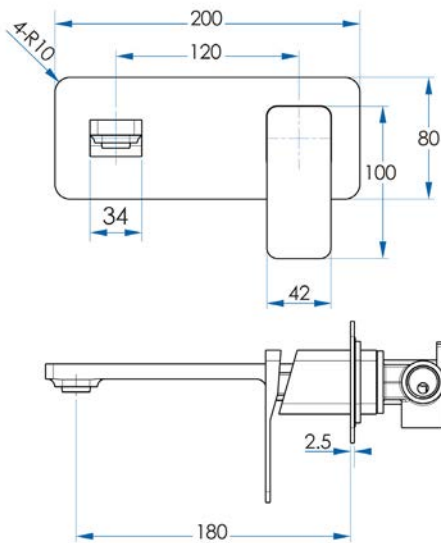

EVOKE In Wall Mixer & 200mm Spout
WELS 6 Star, 4.5 litres per minute
EV130-CH / EV130-MB