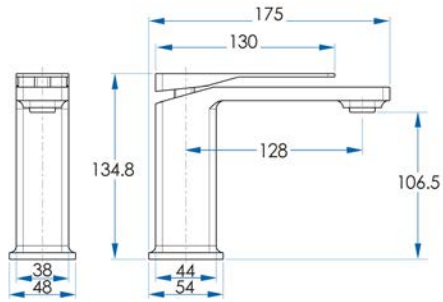

TAPWARE

EVOKE Basin Mixer
WELS 6 Star, 4.5 litres per minute
EV100-CH / EV100-MB