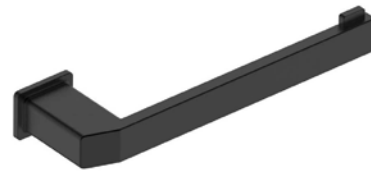

EVOKE Hand Towel Holder
Matte Black
EVO604-MB