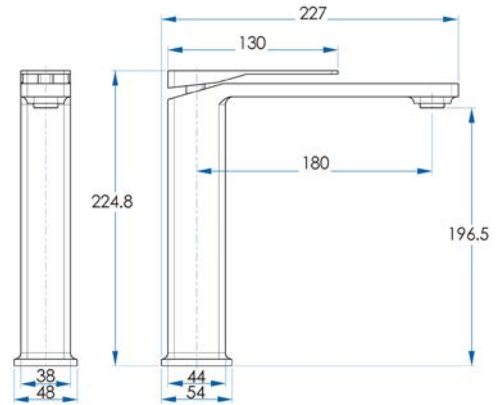

EVOKE Tall Basin Mixer
WELS 6 Star, 4.5 litres per minute
EV110-CH / EV110-MB