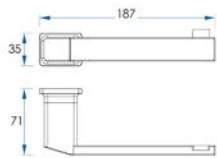

ACCESSORIES

EVOKE Toilet Roll Holder
EVO603-CH / EVO603-MB