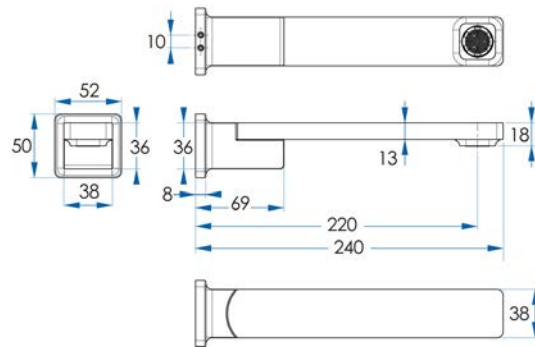

**EVOKE In Wall Mixer**  
EV140-CH / EV140-MB

**EVOKE In Wall Mixer & 200mm Spout**  
WELS 6 Star, 4.5 litres per minute  
EV130-CH / EV130-MB

**EVOKE In Wall Separate Diverter Set**  
EV191-CH / EV191-MB

60mm Dress Ring and Trouble Dome also available  
Both parts Sold Separately

**EVOKE In Wall Swivel Spout 240mm**  
 EVK240-MB / EVK240-CH  
 EVK240-BN / EVK240-BB

**EVOKE Freestanding Bath Spout**  
 EV145-CH / EV145-MB