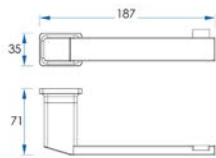

ACCESSORIES

EVOKE Toilet Roll Holder
Matte Black
EVO603-MB