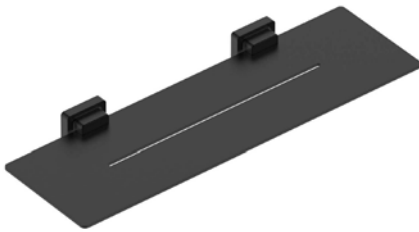

**EVOKE In Wall Swivel Spout 240mm  
Chrome**  
*EVK240-CH*

**EVOKE Freestanding Bath Spout  
Matte Black**  
*EV145-MB*

**EVOKE In Wall Swivel Spout 240mm  
Brushed Nickel**  
*EVK240-BN*

Available in Matte Black, the EVOKE Accessories range focuses on superior quality, it is bold with a soft touch, yet strong and subtle. Each product within this range features well-proportioned design elements with a key focus on detail.

**EVOKE Hand Towel Holder**  
Matte Black  
*EVO604-MB*

**EVOKE Shower Shelf 400mm**  
Matte Black  
*EVO605-MB*

**EVOKE Robe Hook**  
Matte Black  
*EVO606-MB*

**EVOKE Single Towel Rail**  
Matte Black  
*600mm EVO608-600-MB*  
*800mm EVO608-800-MB*