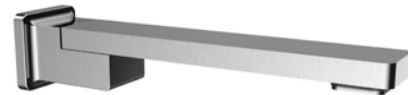

All EVOKE In Wall Mixer Handles Sold Separately

TAPWARE

---

**EVOKE In Wall Bath Spout 200mm  
Matte Black**  
*EV090-MB*

**EVOKE In Wall Swivel Spout 240mm  
Matte Black**  
*EVK240-MB*

**EVOKE In Wall Separate Diverter Set  
Matte Black**  
*EV191-MB*

**EVOKE In Wall Swivel Spout 240mm  
Chrome**  
*EVK240-CH*

**EVOKE Freestanding Bath Spout  
Matte Black**  
*EV145-MB*

**EVOKE In Wall Swivel Spout 240mm  
Brushed Nickel**  
*EVK240-BN*

Available in Matte Black, the EVOKE Accessories range focuses on superior quality, it is bold with a soft touch, yet strong and subtle. Each product within this range features well-proportioned design elements with a key focus on detail.