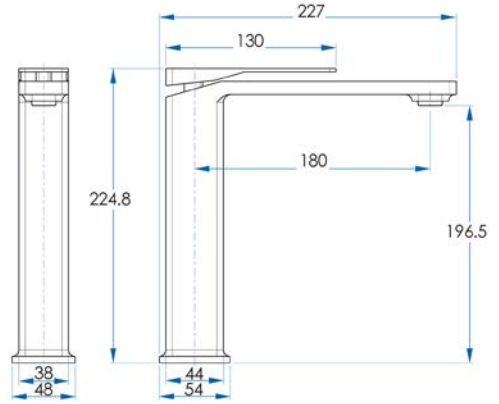

**EVOKE Tall Basin Mixer
Matte Black**
WELS 6 Star, 4.5 litres per minute
EV110-MB