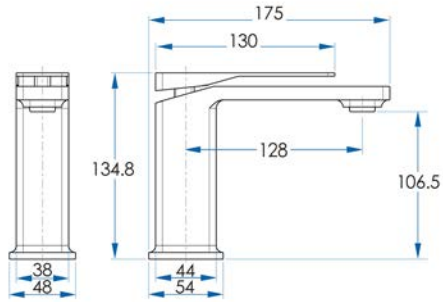

TAPWARE

**EVOKE Basin Mixer
Matte Black**
WELS 6 Star, 4.5 litres per minute
EV100-MB