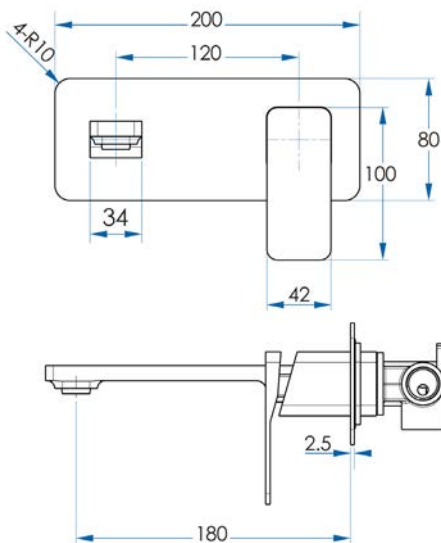

**EVOKE In Wall Mixer & 200mm Spout
Matte Black**
WELS 6 Star, 4.5 litres per minute
EV130-MB