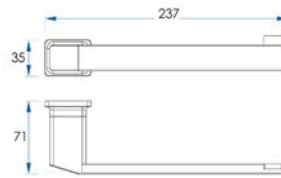

EVOKE Hand Towel Holder
Matte Black
EVO604-MB