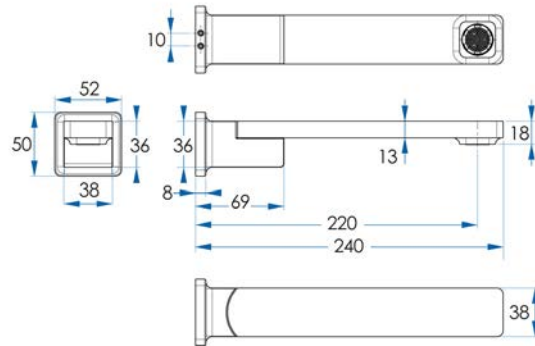

**EVOKE In Wall Bath Spout 200mm  
Matte Black**  
EV090-MB

**EVOKE In Wall Mixer  
Matte Black**  
EV140-MB

**EVOKE In Wall Mixer & 200mm Spout  
Matte Black**  
WELS 6 Star, 4.5 litres per minute  
EV130-MB

60mm Dress Ring and Trouble Dome also available  
Both parts Sold Separately

**EVOKE In Wall Separate Diverter Set  
Matte Black**  
EV191-MB

**EVOKE In Wall Swivel Spout 240mm**  
**Matte Black, Chrome & Brushed Nickel**  
*EVK240-MB / EVK240-CH / EVK240-BN*