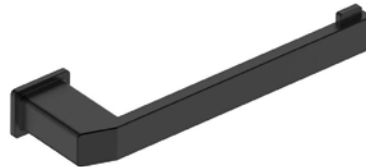

**EVOKE In Wall Swivel Spout 240mm  
Chrome**  
*EVK240-CH*

**EVOKE Freestanding Bath Spout  
Matte Black**  
*EV145-MB*

**EVOKE In Wall Swivel Spout 240mm  
Brushed Nickel**  
*EVK240-BN*

Available in Matte Black, the EVOKE Accessories range focuses on superior quality, it is bold with a soft touch, yet strong and subtle. Each product within this range features well-proportioned design elements with a key focus on detail.

All EVOKE Accessories provides you with the up most flexibility, so you can create a stunning and ever so slightly different look in your bathroom, ensuite and powder room.

ACCESSORIES

---

**EVOKE Toilet Roll Holder**  
Matte Black  
*EVO603-MB*

**EVOKE Hand Towel Holder**  
Matte Black  
*EVO604-MB*

**EVOKE Shower Shelf 400mm**  
Matte Black  
*EVO605-MB*

**EVOKE Robe Hook**  
Matte Black  
*EVO606-MB*

**EVOKE Single Towel Rail**  
Matte Black  
*600mm EVO608-600-MB*  
*800mm EVO608-800-MB*