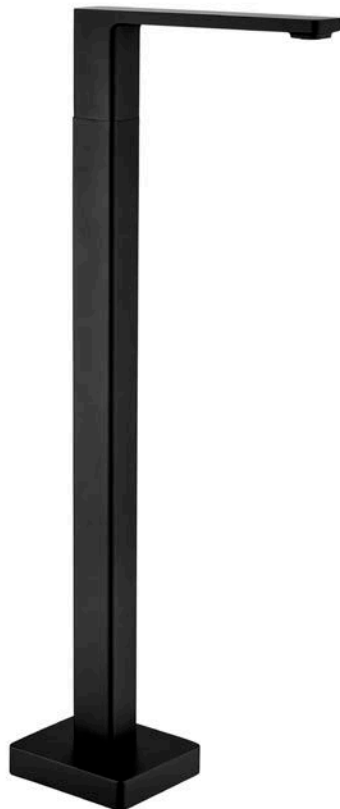

All EVOKE In Wall Mixer Handles Sold Separately

TAPWARE

---

**EVOKE In Wall Bath Spout 200mm  
Matte Black**  
*EV090-MB*

**EVOKE In Wall Swivel Spout 240mm  
Matte Black**  
*EVK240-MB*

**EVOKE In Wall Separate Diverter Set  
Matte Black**  
*EV191-MB*

**EVOKE In Wall Swivel Spout 240mm  
Chrome**  
*EVK240-CH*

**EVOKE Freestanding Bath Spout  
Matte Black**  
*EV145-MB*

**EVOKE In Wall Swivel Spout 240mm  
Brushed Nickel**  
*EVK240-BN*

Available in Matte Black, the EVOKE Accessories range focuses on superior quality, it is bold with a soft touch, yet strong and subtle. Each product within this range features well-proportioned design elements with a key focus on detail.