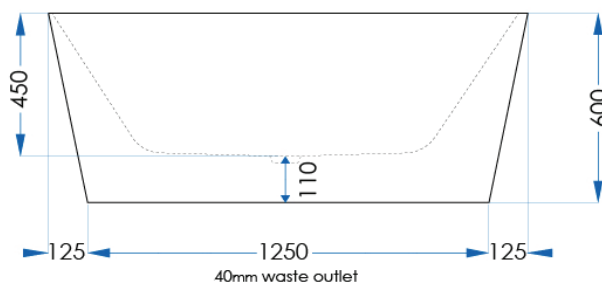

EDEN

Freestanding Bath 1500mm Gloss White

7
YEAR
WARRANTY

SPECIFICATIONS

Size	1500x740mm
Height	600mm
Material	Sanitary Grade Acrylic
Weight	47kg
Capacity	260L
Waste Size	40mm
Code	FBED1500-W
Warranty	7 year replacement product (bath shell); 1 year labour
Notes	Bath Waste Sold Separately