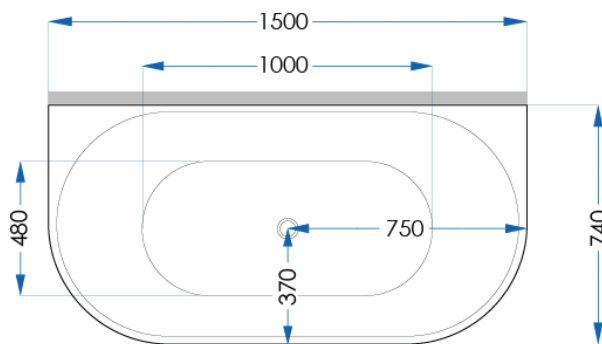

EDEN

Freestanding Bath 1500mm Gloss White

7
YEAR
WARRANTY

SPECIFICATIONS

Size	1500x740mm
Height	600mm
Material	Sanitary Grade Acrylic
Weight	47kg
Capacity	260L
Waste Size	40mm
Code	FBED1500-W
Warranty	7 year replacement product (bath shell); 1 year labour
Notes	Bath Waste Sold Separately