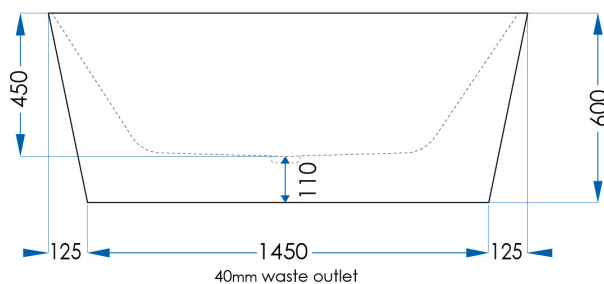

EDEN

Freestanding Bath 1700mm Gloss White

7
YEAR
WARRANTY

SPECIFICATIONS

Size	1700x790mm
Height	600mm
Material	Sanitary Grade Acrylic
Weight	51kg
Capacity	300L
Waste Size	40mm
Code	FBED1700
Warranty	7 year replacement product (bath shell): 1 year labour
Notes	Bath Waste Sold Separately