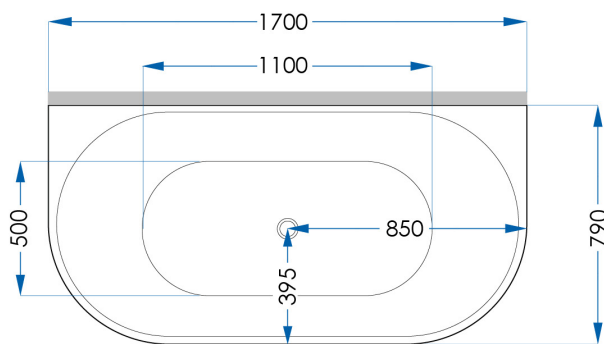

EDEN

Freestanding Bath 1700mm Gloss White

7
YEAR
WARRANTY

SPECIFICATIONS

Size	1700x790mm
Height	600mm
Material	Sanitary Grade Acrylic
Weight	51kg
Capacity	300L
Waste Size	40mm
Code	FBED1700
Warranty	7 year replacement product (bath shell): 1 year labour
Notes	Bath Waste Sold Separately