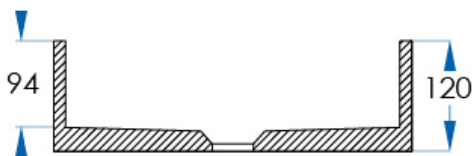

FINGAL

Terrazzo Round Bench Mount Basin White

2
YEAR
WARRANTY

SPECIFICATIONS

Size	390x390mm
Depth	120mm
Material	Terrazzo
Weight	8.5kg
Capacity	10L
Waste Size	32mm without Overflow
Code	FIN-W
Warranty	2 year replacement product 1 year labour