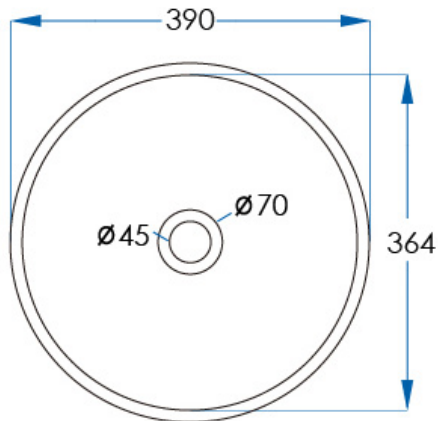

FINGAL

Terrazzo Round Bench Mount Basin White

2
YEAR
WARRANTY

SPECIFICATIONS

Size	390x390mm
Depth	120mm
Material	Terrazzo
Weight	8.5kg
Capacity	10L
Waste Size	32mm without Overflow
Code	FIN-W
Warranty	2 year replacement product 1 year labour