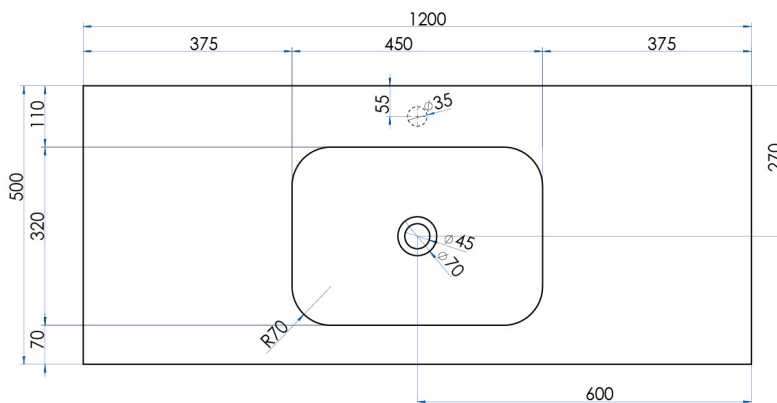

FLOW

Solid Surface Vanity Top w/ Integrated Basin Matte White 1200mm

15
YEAR
WARRANTY

SPECIFICATIONS

Colour	Matte White
Material	Solid Surface with a smooth, matte finish.
Includes	Solid Surface Top only
Notes	Suits the Lyra, Como, Eden and Phoenix Vanity ranges
Warranty	15 year replacement product : 1 year labour
Installation Notes	Depression for one tap hole included on top.
Code	FL1200-M