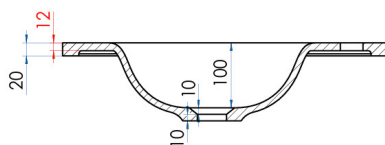

FLOW

Solid Surface Vanity Top w/ Integrated Basin Matte White 1200mm

15
YEAR
WARRANTY

SPECIFICATIONS

Colour	Matte White
Material	Solid Surface with a smooth, matte finish.
Includes	Solid Surface Top only
Notes	Suits the Lyra, Como, Eden and Phoenix Vanity ranges
Warranty	15 year replacement product : 1 year labour
Installation Notes	Depression for one tap hole included on top.
Code	FL1200-M