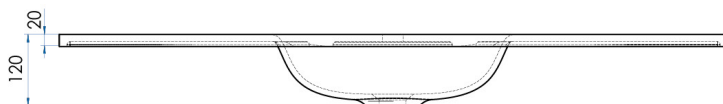

FLOW

Solid Surface Vanity Top w/ Integrated Basin Matte White 1200mm

15
YEAR
WARRANTY

SPECIFICATIONS

Colour	Matte White
Material	Solid Surface with a smooth, matte finish.
Includes	Solid Surface Top only
Notes	Suits the Lyra, Como, Eden and Phoenix Vanity ranges
Warranty	15 year replacement product : 1 year labour
Installation Notes	Depression for one tap hole included on top.
Code	FL1200-M