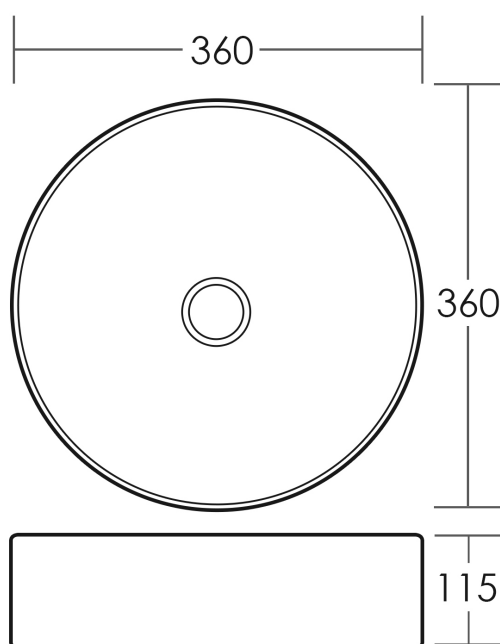

EDEN

Bench Mount Basin Matte Black

5
YEAR
WARRANTY

SPECIFICATIONS

Size	360x360mm
Depth	115mm
Material	High Quality Vitreous China Construction
Capacity	6 litres
Waste Size	32mm without Overflow
Code	FL135-MB
Warranty	5 year replacement product