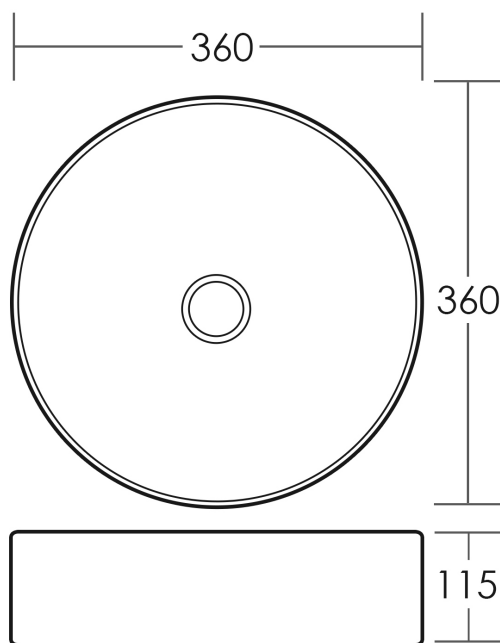

## SPECIFICATIONS

<b>Size</b>	360x360mm
<b>Depth</b>	115mm
<b>Material</b>	High Quality Vitreous China Construction
<b>Capacity</b>	6 litres
<b>Waste Size</b>	32mm without Overflow
<b>Code</b>	FL135-W
<b>Warranty</b>	5 year replacement product