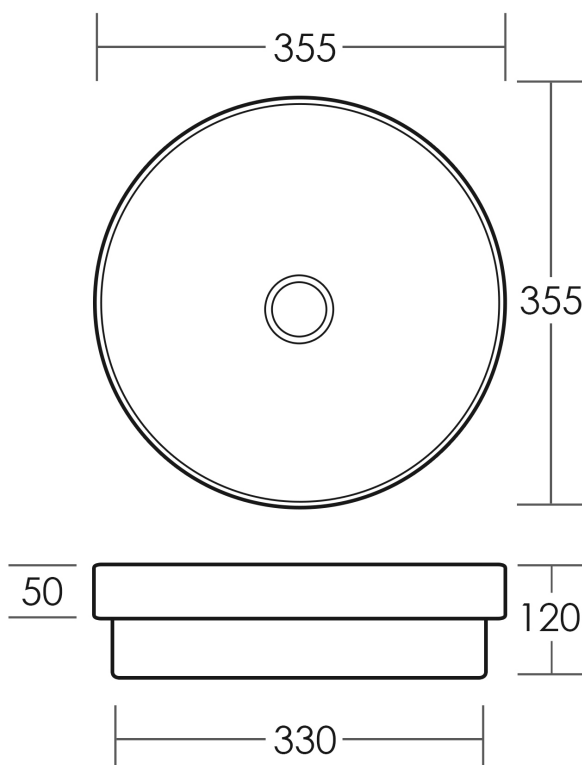

## SPECIFICATIONS

<b>Size</b>	355x355mm
<b>Depth</b>	120mm
<b>Material</b>	High Quality Vitreous China Construction
<b>Finish</b>	Matte White
<b>Waste Size</b>	32mm without Overflow
<b>Code</b>	FL135INSET-M
<b>Warranty</b>	5 year replacement product