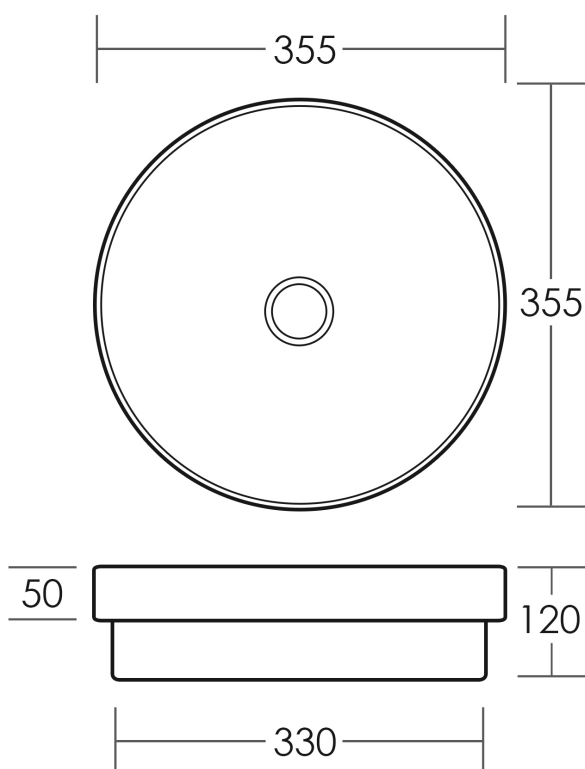

## SPECIFICATIONS

<b>Size</b>	355x355mm
<b>Depth</b>	120mm
<b>Material</b>	High Quality Vitreous China Construction
<b>Waste Size</b>	32mm without Overflow
<b>Code</b>	FL135INSET-W
<b>Warranty</b>	5 year replacement product