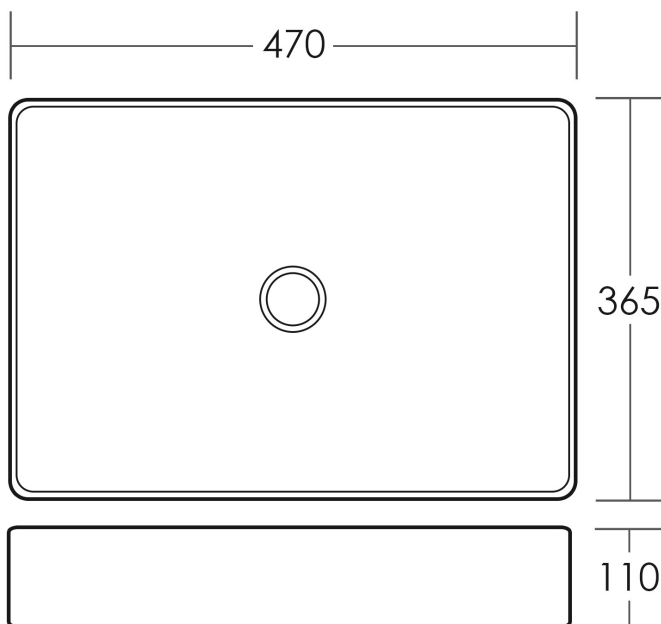

CIELO

Bench Mount Basin Matte Black

5
YEAR
WARRANTY

SPECIFICATIONS

Size	470x365mm
Depth	110mm
Material	High Quality Vitreous China Construction
Capacity	9 litres
Waste Size	32mm without Overflow
Code	FL147-MB
Warranty	5 year replacement product