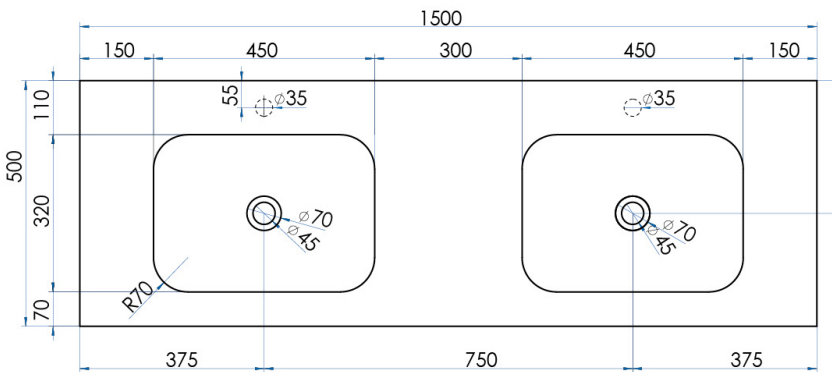

FLOW

Solid Surface Vanity Top w/ Two Integrated Basins Black 1500mm

15
YEAR
WARRANTY

SPECIFICATIONS

Colour	Black
Material	Solid Surface with a smooth finish.
Includes	Solid Surface Top only
Notes	Suits the Lyra, Eden, Phoenix and Jones & Jones Customisable Vanity ranges
Warranty	15 year replacement product : 1 year labour
Installation Notes	Depression for two tap holes included on top.
Code	FL1500-B