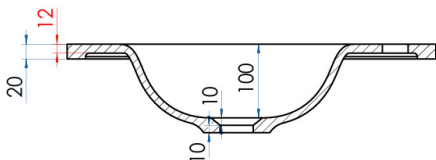

FLOW

Solid Surface Vanity Top w/ Two Integrated Basins Black 1500mm

15
YEAR
WARRANTY

SPECIFICATIONS

Colour	Black
Material	Solid Surface with a smooth finish.
Includes	Solid Surface Top only
Notes	Suits the Lyra, Eden, Phoenix and Jones & Jones Customisable Vanity ranges
Warranty	15 year replacement product : 1 year labour
Installation Notes	Depression for two tap holes included on top.
Code	FL1500-B