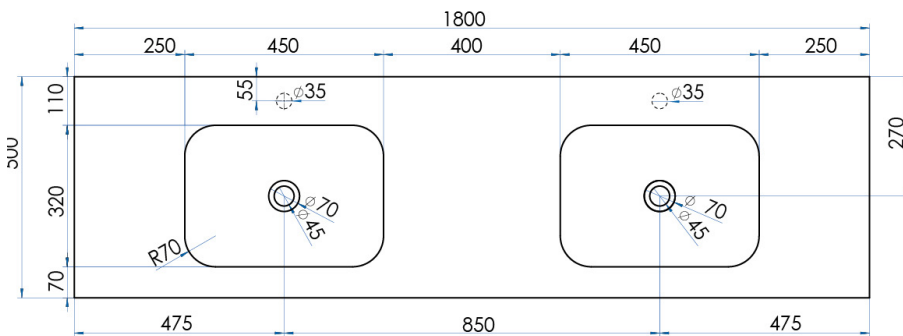

# FLOW

Solid Surface Vanity Top w/ Two Integrated Basins Black 1800mm

**15**  
YEAR  
WARRANTY

## SPECIFICATIONS

<b>Colour</b>	Black
<b>Material</b>	Solid Surface with a smooth finish.
<b>Includes</b>	Solid Surface Top only
<b>Notes</b>	Suits the Lyra, Eden and Jones & Jones Customisable Vanity ranges
<b>Warranty</b>	15 year replacement product : 1 year labour
<b>Installation Notes</b>	Depression for two tap holes included on top.
<b>Code</b>	FL1800-B