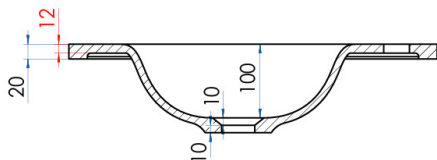

# FLOW

Solid Surface Vanity Top w/ Two Integrated Basins Black 1800mm

**15**  
YEAR  
WARRANTY

## SPECIFICATIONS

<b>Colour</b>	Black
<b>Material</b>	Solid Surface with a smooth finish.
<b>Includes</b>	Solid Surface Top only
<b>Notes</b>	Suits the Lyra, Eden and Jones & Jones Customisable Vanity ranges
<b>Warranty</b>	15 year replacement product : 1 year labour
<b>Installation Notes</b>	Depression for two tap holes included on top.
<b>Code</b>	FL1800-B