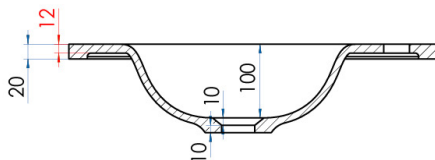

FLOW

Solid Surface Vanity Top w/ Two Integrated Basins Matte White 1800mm

15
YEAR
WARRANTY

SPECIFICATIONS

Colour	Matte White
Material	Solid Surface with a smooth, matte finish.
Includes	Solid Surface Top only
Notes	Suits the Lyra, Eden and Jones & Jones Customisable Vanity ranges
Warranty	15 year replacement product : 1 year labour
Installation Notes	Depression for two tap holes included on top.
Code	FL1800-M