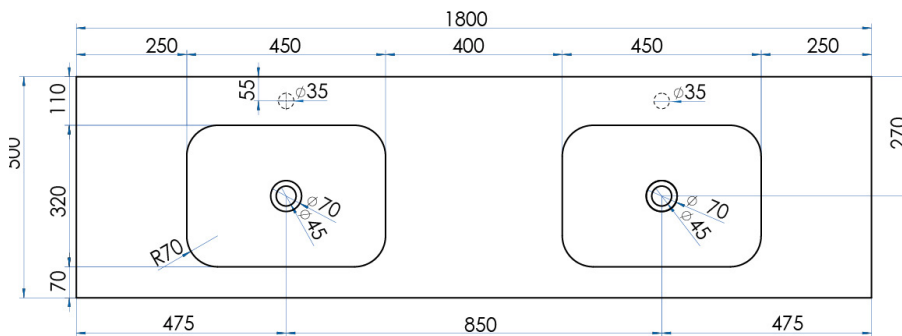

FLOW

Solid Surface Vanity Top w/ Two Integrated Basins Matte White 1800mm

15
YEAR
WARRANTY

SPECIFICATIONS

Colour	Matte White
Material	Solid Surface with a smooth, matte finish.
Includes	Solid Surface Top only
Notes	Suits the Lyra, Eden and Jones & Jones Customisable Vanity ranges
Warranty	15 year replacement product : 1 year labour
Installation Notes	Depression for two tap holes included on top.
Code	FL1800-M

CASA LUSO

Due to our policy of continuous development, all designs and measurements are intended only as a guide and are subject to change without notice. Being hand made products they are subject to a size variance E&OE. This brochure is representative of the actual products at time of printing. Please confirm all particulars before purchase. Casa Lusso recommends having the product on site before commencing rough in.