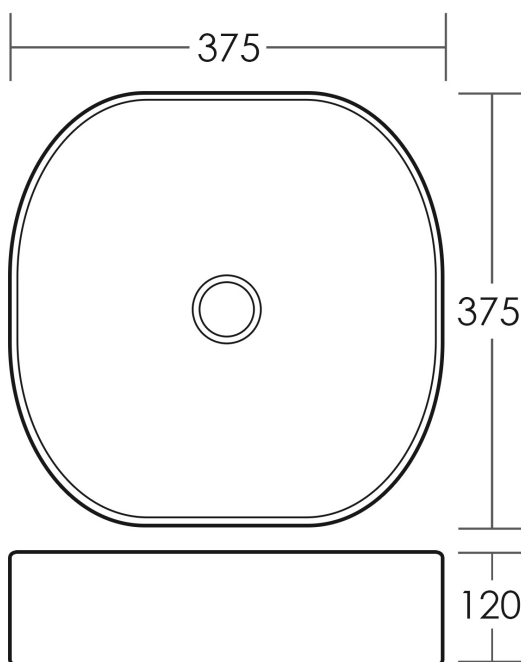

OMEGA

Square Bench Mount Basin Gloss White

5
YEAR
WARRANTY

SPECIFICATIONS

Size	375x375mm
Depth	120mm
Material	High Quality Vitreous China Construction
Capacity	6 litres
Waste Size	32mm without Overflow
Code	FL238-W
Warranty	5 year replacement product