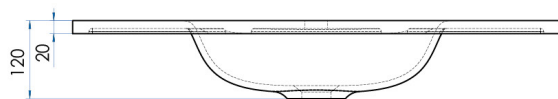

FLOW

Solid Surface Vanity Top w/ Integrated Basin Black 750mm

15
YEAR
WARRANTY

SPECIFICATIONS

Colour	Black
Material	Solid Surface with a smooth finish.
Includes	Solid Surface Top only
Notes	Suits the Lyra, Como, Eden, Phoenix and Jones & Jones Customisable Vanity ranges
Warranty	15 year replacement product : 1 year labour
Installation Notes	Depression for one tap hole included on top.
Code	FL750-B