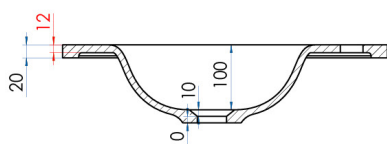

FLOW

Solid Surface Vanity Top w/ Integrated Basin Black 750mm

15
YEAR
WARRANTY

SPECIFICATIONS

Colour	Black
Material	Solid Surface with a smooth finish.
Includes	Solid Surface Top only
Notes	Suits the Lyra, Como, Eden, Phoenix and Jones & Jones Customisable Vanity ranges
Warranty	15 year replacement product : 1 year labour
Installation Notes	Depression for one tap hole included on top.
Code	FL750-B