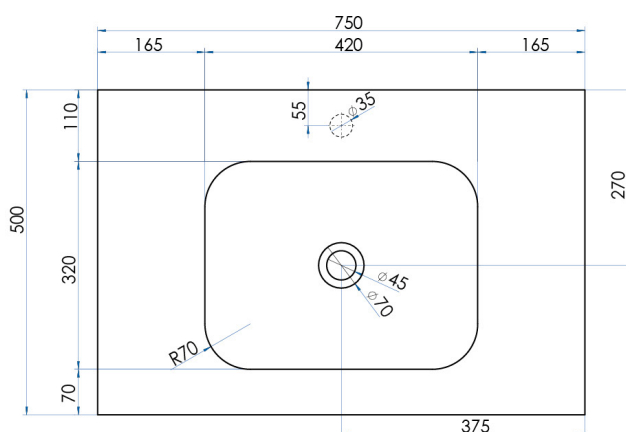

FLOW

Solid Surface Vanity Top w/ Integrated Basin Black 750mm

15
YEAR
WARRANTY

SPECIFICATIONS

Colour	Black
Material	Solid Surface with a smooth finish.
Includes	Solid Surface Top only
Notes	Suits the Lyra, Como, Eden, Phoenix and Jones & Jones Customisable Vanity ranges
Warranty	15 year replacement product : 1 year labour
Installation Notes	Depression for one tap hole included on top.
Code	FL750-B

CASA LUSO

Due to our policy of continuous development, all designs and measurements are intended only as a guide and are subject to change without notice. Being hand made products they are subject to a size variance E&OE. This brochure is representative of the actual products at time of printing. Please confirm all particulars before purchase. Casa Lusso recommends having the product on site before commencing rough in.