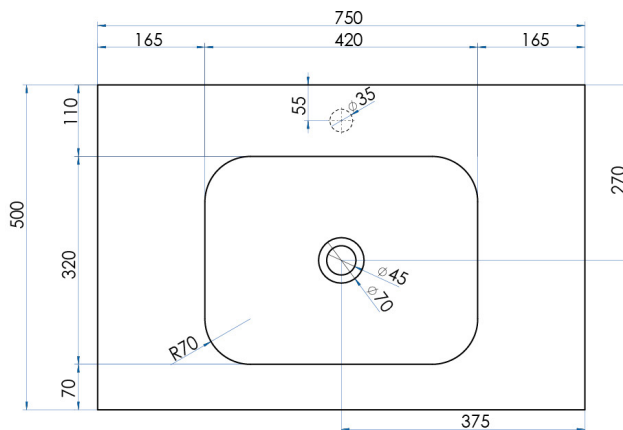

# FLOW

Solid Surface Vanity Top w/ Integrated Basin Matte White 750mm

**15**  
YEAR  
WARRANTY

## SPECIFICATIONS

<b>Colour</b>	Matte White
<b>Material</b>	Solid Surface Aluminium Hydroxide with a smooth, matte finish.
<b>Includes</b>	Solid Surface Top only
<b>Notes</b>	Suits the Lyra, Como, Eden, Phoenix and Jones & Jones Customisable Vanity ranges
<b>Warranty</b>	15 year replacement product : 1 year labour
<b>Installation Notes</b>	Depression for one tap hole included on top.
<b>Code</b>	FL750-M