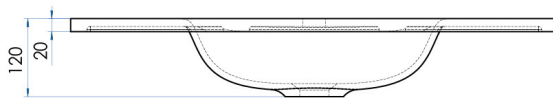

# FLOW

Solid Surface Vanity Top w/ Integrated Basin Matte White 750mm

**15**  
YEAR  
WARRANTY

## SPECIFICATIONS

<b>Colour</b>	Matte White
<b>Material</b>	Solid Surface Aluminium Hydroxide with a smooth, matte finish.
<b>Includes</b>	Solid Surface Top only
<b>Notes</b>	Suits the Lyra, Como, Eden, Phoenix and Jones & Jones Customisable Vanity ranges
<b>Warranty</b>	15 year replacement product : 1 year labour
<b>Installation Notes</b>	Depression for one tap hole included on top.
<b>Code</b>	FL750-M