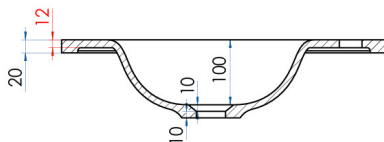

# FLOW

Solid Surface Vanity Top w/ Integrated Basin Matte White 750mm

**15**  
YEAR  
WARRANTY

## SPECIFICATIONS

<b>Colour</b>	Matte White
<b>Material</b>	Solid Surface Aluminium Hydroxide with a smooth, matte finish.
<b>Includes</b>	Solid Surface Top only
<b>Notes</b>	Suits the Lyra, Como, Eden, Phoenix and Jones & Jones Customisable Vanity ranges
<b>Warranty</b>	15 year replacement product : 1 year labour
<b>Installation Notes</b>	Depression for one tap hole included on top.
<b>Code</b>	FL750-M