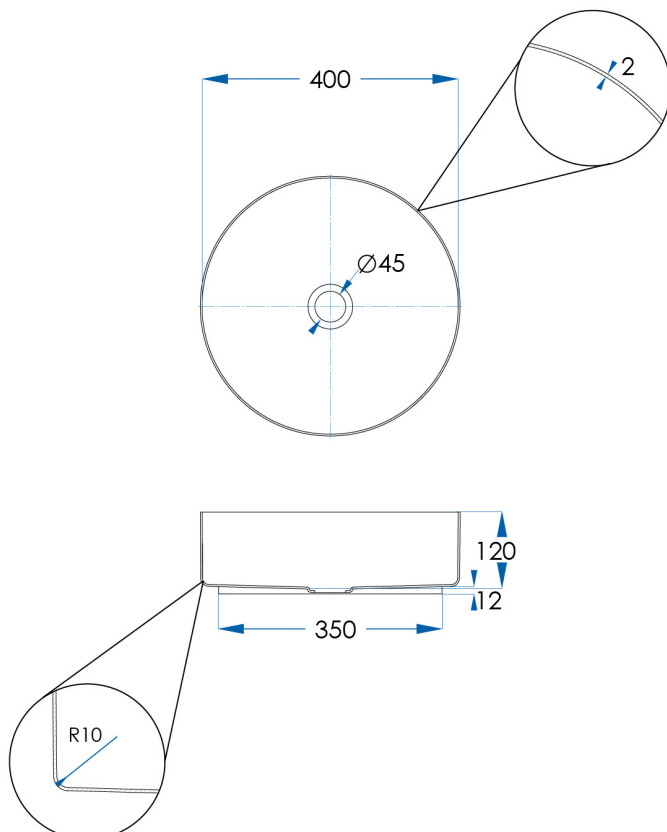

# STELLA 400mm (Brushed Nickel)

Slimline Round Stainless Steel Basin

**5**  
YEAR  
WARRANTY

## SPECIFICATIONS

<b>Size</b>	400x400mm
<b>Depth</b>	120mm
<b>Material</b>	Stainless Steel
<b>Finish</b>	Brushed
<b>Weight</b>	5.2kg
<b>Capacity</b>	13L
<b>Waste Size</b>	32mm without Overflow
<b>Includes</b>	1x Basin and 1x Waste
<b>Code</b>	FLSS-400BN
<b>Warranty</b>	5 year replacement product