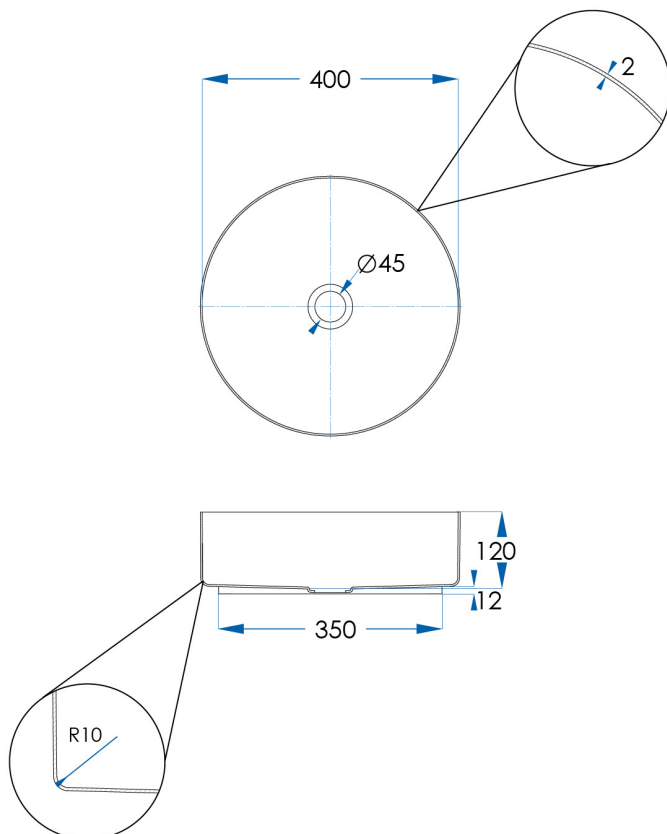

STELLA 400mm (Gunmetal)

Slimline Round Stainless Steel Basin

5
YEAR
WARRANTY

SPECIFICATIONS

Size	400x400mm
Depth	120mm
Material	Stainless Steel
Colour Finish	Gunmetal PVD finish
Weight	5.2kg
Capacity	13L
Waste Size	32mm without Overflow
Includes	1x Basin and 1x Waste
Code	FLSS-400GM
Warranty	5 year replacement product