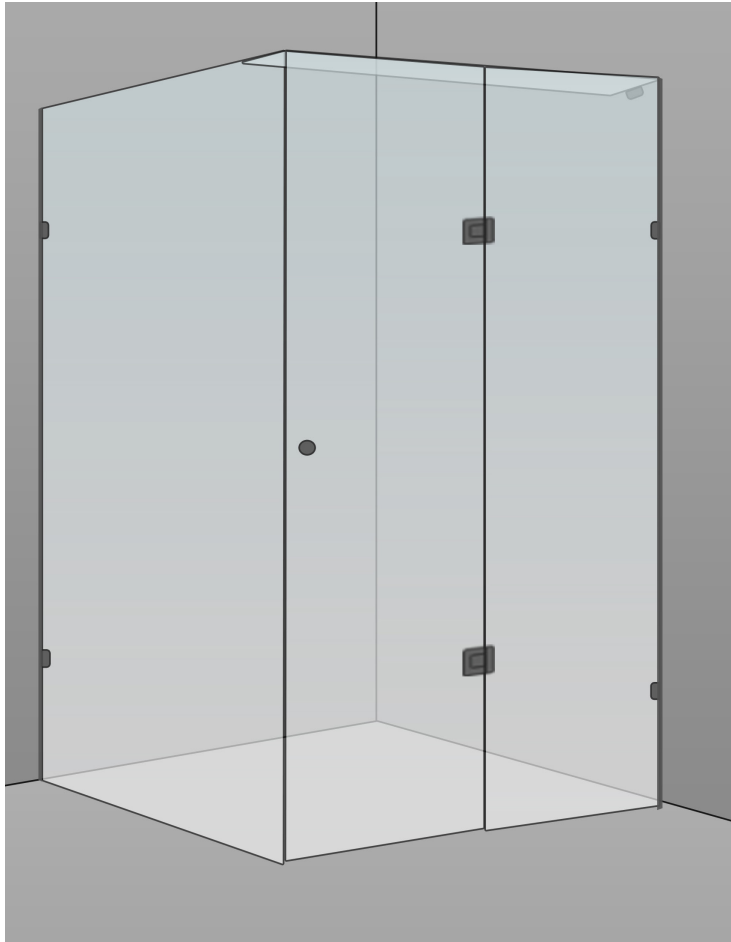

RECTANGLE FRAMELESS SHOWER KIT 1150x850x2000mm

550mm Hinge Panel

2
YEAR
WARRANTY

Fittings available in 4 finishes

Chrome

Matte Black

Brushed Brass

Brushed Nickel

INCLUDES

- 1 x 850x2000x10mm Tempered Glass Panel
- 1 x 550x2000x10mm Tempered Glass Panel (cut out)
- 1 x 580x1990x10mm Tempered Door Glass Panel
- 1 x 1150x100x10mm Tempered Header Glass Panel
- 1 x Solid Brass Round Shower Door Handle
- 2 x Solid Brass 180 Degree Shower Door Hinges
- 5 x 10mm Glass Clips

Features	Suits SMC Self Supporting Shower Base (sold separately)
Material	10mm Toughened Safety Glass Shower Fittings - Solid Brass
Code	FS1185A
Warranty	2 year replacement product or parts

FINISHED EXTERNAL GLASS DIMENSIONS

Size 1155x855x2005mm

Assumptions

1. Walls are square to floor
2. Finished external glass measurements are from finished tile surface to outside of glass

CASA LUSSO

Due to our policy of continuous development, all designs and measurements are intended only as a guide and are subject to change without notice. Being hand made products they are subject to a size variance E&OE. This brochure is representative of the actual products at time of printing. Please confirm all particulars before purchase. Casa Lusso recommends having the product on site before commencing rough in.