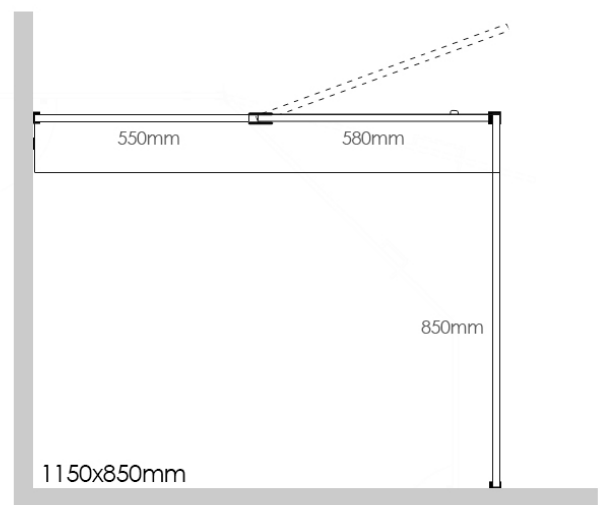

RECTANGLE FRAMELESS SHOWER KIT 1150x850x2000mm

550mm Hinge Panel

2
YEAR
WARRANTY

Fittings available in 4 finishes

Chrome

Matte Black

Brushed Brass

Brushed Nickel

INCLUDES

- 1 x 850x2000x10mm Tempered Glass Panel
- 1 x 550x2000x10mm Tempered Glass Panel (cut out)
- 1 x 580x1990x10mm Tempered Door Glass Panel
- 1 x 1150x100x10mm Tempered Header Glass Panel
- 1 x Solid Brass Round Shower Door Handle
- 2 x Solid Brass 180 Degree Shower Door Hinges
- 5 x 10mm Glass Clips

Features	Suits SMC Self Supporting Shower Base (sold separately)
Material	10mm Toughened Safety Glass Shower Fittings - Solid Brass
Code	FS1185A
Warranty	2 year replacement product or parts

FINISHED EXTERNAL GLASS DIMENSIONS

Size 1155x855x2005mm

Assumptions

1. Walls are square to floor
2. Finished external glass measurements are from finished tile surface to outside of glass

CASA LUSSO

Due to our policy of continuous development, all designs and measurements are intended only as a guide and are subject to change without notice. Being hand made products they are subject to a size variance E&OE. This brochure is representative of the actual products at time of printing. Please confirm all particulars before purchase. Casa Lusso recommends having the product on site before commencing rough in.