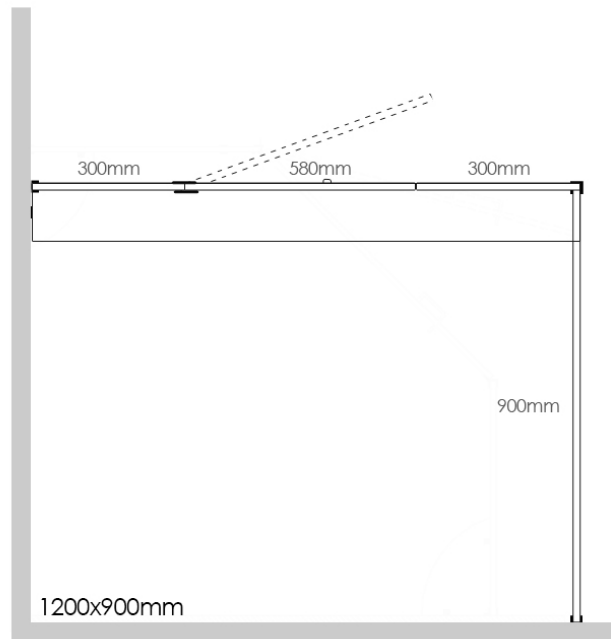

RECTANGLE FRAMELESS SHOWER KIT 1200x900x2100mm

300mm Hinge Panel

2
YEAR
WARRANTY

Fittings available in 4 finishes

Chrome

Matte Black

Brushed Brass

Brushed Nickel

INCLUDES

- 1 x 900x2100x10mm Tempered Glass Panel
- 1 x 300x2100x10mm Tempered Glass Panel
- 1 x 300x2100x10mm Tempered Glass Panel (cut out)
- 1 x 580x2090x10mm Tempered Door Glass Panel
- 1 x 1200x100x10mm Tempered Header Glass Panel
- 1 x Solid Brass Round Shower Door Handle
- 2 x Solid Brass 180 Degree Shower Door Hinges
- 5 x 10mm Glass Clips

Material	10mm Toughened Safety Glass Shower Fittings - Solid Brass
Code	FS1290B
Warranty	2 year replacement product or parts

FINISHED EXTERNAL GLASS DIMENSIONS

Size 1205x905x2105mm

Assumptions

1. Walls are square to floor
2. Finished external glass measurements are from finished tile surface to outside of glass
3. Fixing clips are being used on walls & top plate (supplied with kit)