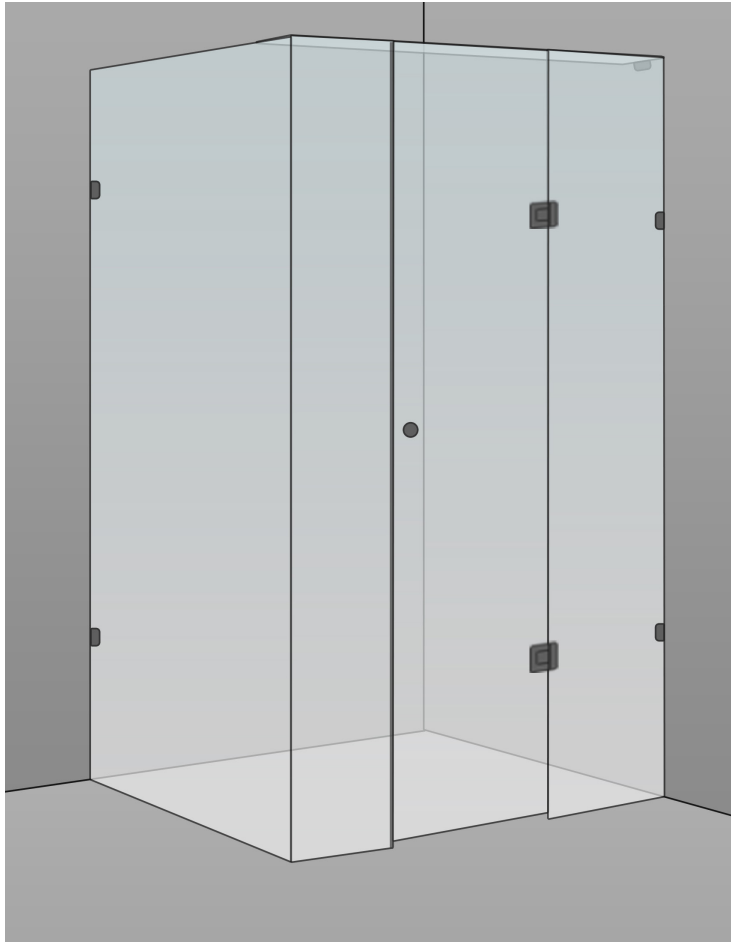

RECTANGLE FRAMELESS SHOWER KIT 1200x900x2100mm

300mm Hinge Panel

2
YEAR
WARRANTY

Fittings available in 4 finishes

Chrome

Matte Black

Brushed Brass

Brushed Nickel

INCLUDES

- 1 x 900x2100x10mm Tempered Glass Panel
- 1 x 300x2100x10mm Tempered Glass Panel
- 1 x 300x2100x10mm Tempered Glass Panel (cut out)
- 1 x 580x2090x10mm Tempered Door Glass Panel
- 1 x 1200x100x10mm Tempered Header Glass Panel
- 1 x Solid Brass Round Shower Door Handle
- 2 x Solid Brass 180 Degree Shower Door Hinges
- 5 x 10mm Glass Clips

Material	10mm Toughened Safety Glass Shower Fittings - Solid Brass
Code	FS1290B
Warranty	2 year replacement product or parts

FINISHED EXTERNAL GLASS DIMENSIONS

Size 1205x905x2105mm

Assumptions

1. Walls are square to floor
2. Finished external glass measurements are from finished tile surface to outside of glass
3. Fixing clips are being used on walls & top plate (supplied with kit)