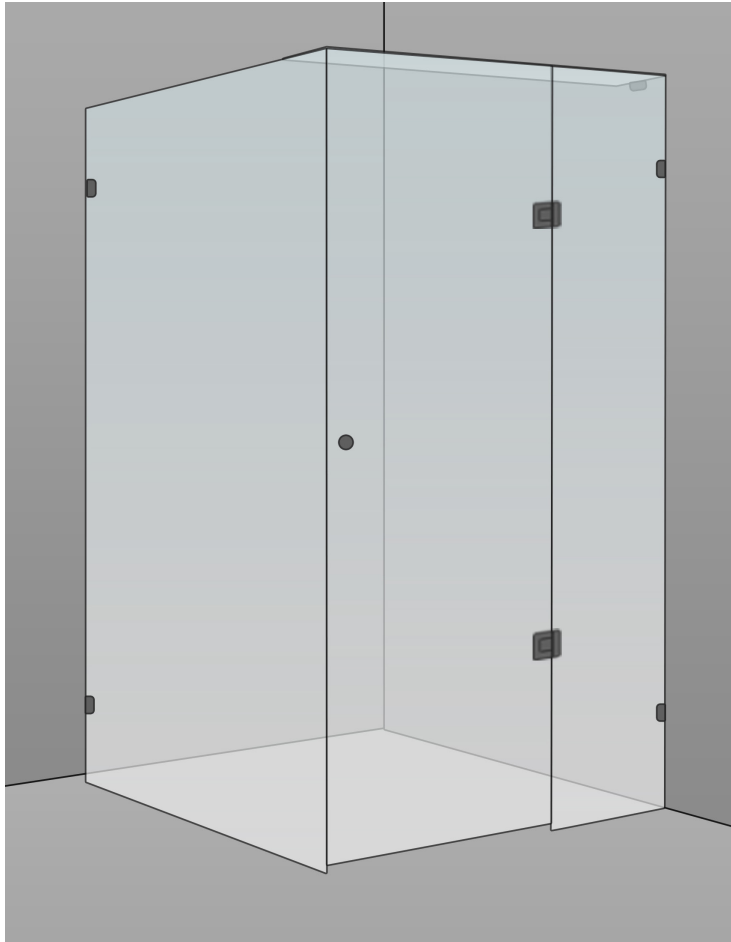

SQUARE FRAMELESS SHOWER KIT 900x900x2100mm

300mm Hinge Panel

2
YEAR
WARRANTY

Fittings available in 4 finishes

Chrome

Matte Black

Brushed Brass

Brushed Nickel

INCLUDES

- 1 x 900x2100x10mm Tempered Glass Panel
- 1 x 300x2100x10mm Tempered Glass Panel (cut out)
- 1 x 580x2090x10mm Tempered Door Glass Panel
- 1 x 900x100x10mm Tempered Header Glass Panel
- 1 x Solid Brass Round Shower Door Handle
- 2 x Solid Brass 180 Degree Shower Door Hinges
- 5 x 10mm Glass Clips

Material	10mm Toughened Safety Glass Shower Fittings - Solid Brass
Code	FS9090A
Warranty	2 year replacement product or parts

FINISHED EXTERNAL GLASS DIMENSIONS

Size 905x905x2105mm

Assumptions

1. Walls are square to floor
2. Finished external glass measurements are from finished tile surface to outside of glass
3. Fixing clips are being used on walls & top plate (supplied with kit)