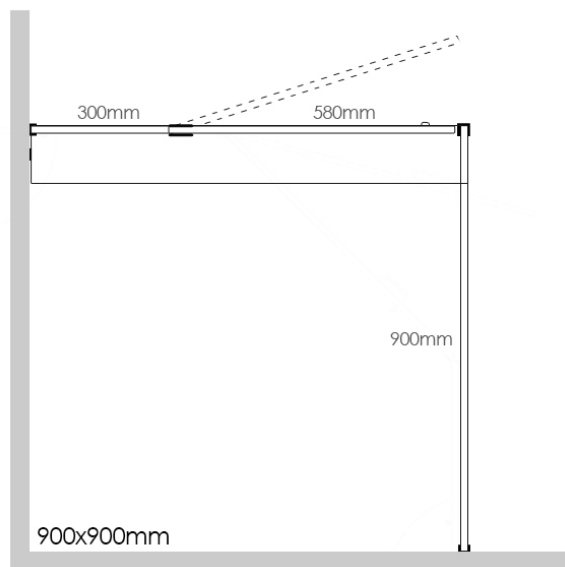

SQUARE FRAMELESS SHOWER KIT 900x900x2100mm

300mm Hinge Panel

2
YEAR
WARRANTY

Fittings available in 4 finishes

Chrome

Matte Black

Brushed Brass

Brushed Nickel

INCLUDES

- 1 x 900x2100x10mm Tempered Glass Panel
- 1 x 300x2100x10mm Tempered Glass Panel (cut out)
- 1 x 580x2090x10mm Tempered Door Glass Panel
- 1 x 900x100x10mm Tempered Header Glass Panel
- 1 x Solid Brass Round Shower Door Handle
- 2 x Solid Brass 180 Degree Shower Door Hinges
- 5 x 10mm Glass Clips

Material	10mm Toughened Safety Glass Shower Fittings - Solid Brass
Code	FS9090A
Warranty	2 year replacement product or parts

FINISHED EXTERNAL GLASS DIMENSIONS

Size 905x905x2105mm

Assumptions

1. Walls are square to floor
2. Finished external glass measurements are from finished tile surface to outside of glass
3. Fixing clips are being used on walls & top plate (supplied with kit)