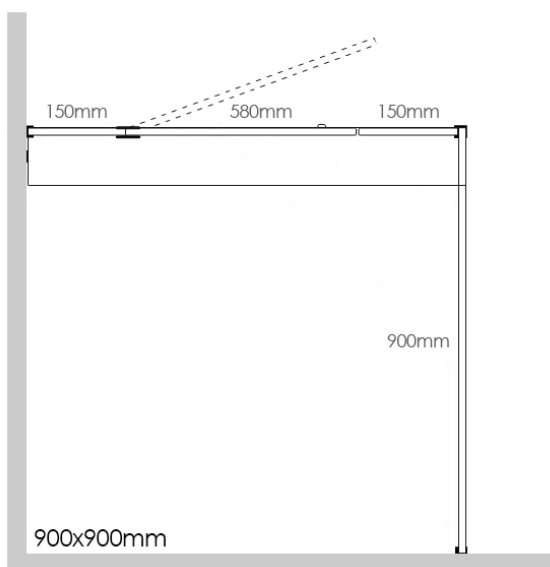

SQUARE FRAMELESS SHOWER KIT 900x900x2100mm

150mm Hinge Panel

Fittings available in 4 finishes

Chrome

Matte Black

Brushed Brass

Brushed Nickel

INCLUDES

- 1 x 900x2100x10mm Tempered Glass Panel
- 1 x 150x2100x10mm Tempered Glass Panel
- 1 x 150x2100x10mm Tempered Glass Panel (cut out)
- 1 x 580x2090x10mm Tempered Door Glass Panel
- 1 x 900x100x10mm Tempered Header Glass Panel
- 1 x Solid Brass Round Door Handle
- 2 x Solid Brass 180 Degree Shower Door Hinges
- 5 x 10mm Glass Clips

Material	10mm Toughened Safety Glass Shower Fittings - Solid Brass
Code	FS9090B
Warranty	2 year replacement product or parts

FINISHED EXTERNAL GLASS DIMENSIONS

Size 905x905x2105mm

Assumptions

1. Walls are square to floor
2. Finished external glass measurements are from finished tile surface to outside of glass
3. Fixing clips are being used on walls & top plate (supplied with kit)