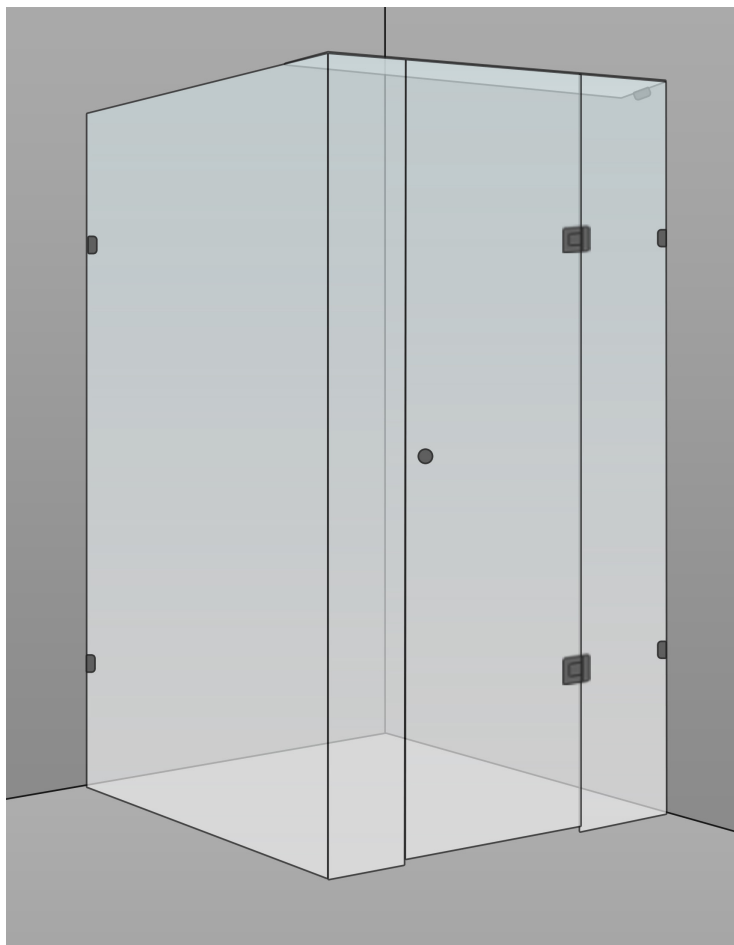

SQUARE FRAMELESS SHOWER KIT 900x900x2100mm

150mm Hinge Panel

Fittings available in 4 finishes

Chrome

Matte Black

Brushed Brass

Brushed Nickel

INCLUDES

- 1 x 900x2100x10mm Tempered Glass Panel
- 1 x 150x2100x10mm Tempered Glass Panel
- 1 x 150x2100x10mm Tempered Glass Panel (cut out)
- 1 x 580x2090x10mm Tempered Door Glass Panel
- 1 x 900x100x10mm Tempered Header Glass Panel
- 1 x Solid Brass Round Door Handle
- 2 x Solid Brass 180 Degree Shower Door Hinges
- 5 x 10mm Glass Clips

Material	10mm Toughened Safety Glass Shower Fittings - Solid Brass
Code	FS9090B
Warranty	2 year replacement product or parts

FINISHED EXTERNAL GLASS DIMENSIONS

Size 905x905x2105mm

Assumptions

1. Walls are square to floor
2. Finished external glass measurements are from finished tile surface to outside of glass
3. Fixing clips are being used on walls & top plate (supplied with kit)