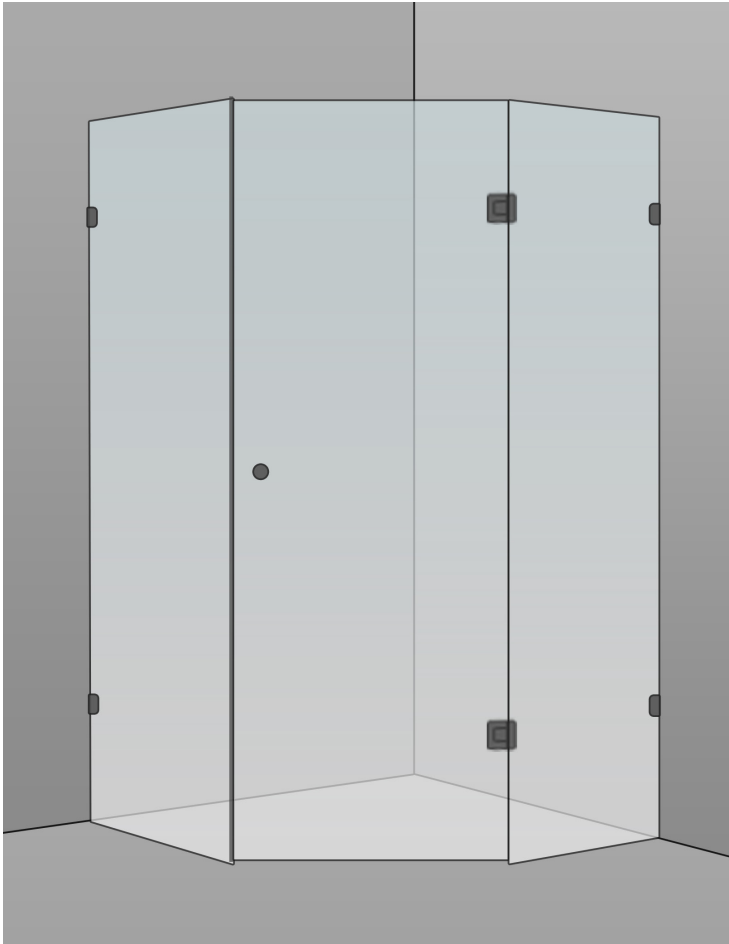

# DIAMOND FRAMELESS SHOWER KIT 1000x1000x2100mm

FSD1010

**2**  
YEAR  
WARRANTY

## INCLUDES

- 1 x 570x2100x10mm Tempered Glass Panel
- 1 x 570x2100x10mm Tempered Glass Panel (cut out)
- 1 x 580x2090x10mm Tempered Door Glass Panel
- 1 x Solid Brass Round Shower Door Handle
- 2 x Solid Brass 135 Degree Shower Door Hinges
- 1 x Corner Diamond Shower Stabilising Bar
- 1 x 2100mm Plastic Door Seal
- 4 x 10mm Glass Clips
- 1 x Magnetic Door Strip

<b>Material</b>	10mm Toughened Safety Glass Shower Fittings - Solid Brass
<b>Code</b>	FSD1010
<b>Warranty</b>	2 year replacement product or parts

## FINISHED EXTERNAL GLASS DIMENSIONS

**Size** 1005x1005x2105mm