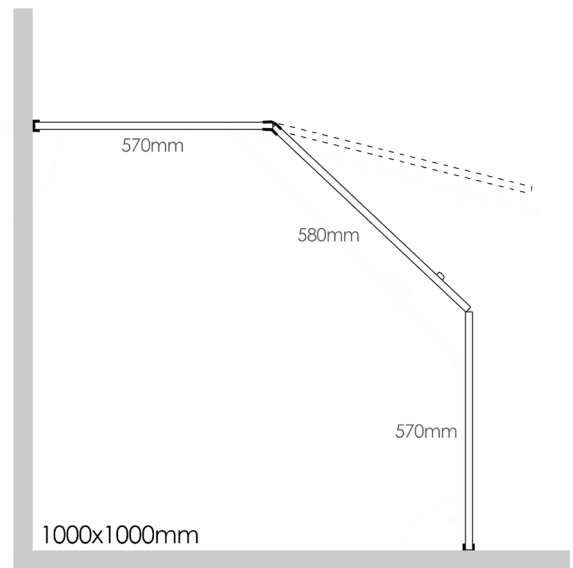

# DIAMOND FRAMELESS SHOWER KIT 1000x1000x2100mm

FSD1010

**2**  
YEAR  
WARRANTY

## INCLUDES

- 1 x 570x2100x10mm Tempered Glass Panel
- 1 x 570x2100x10mm Tempered Glass Panel (cut out)
- 1 x 580x2090x10mm Tempered Door Glass Panel
- 1 x Solid Brass Round Shower Door Handle
- 2 x Solid Brass 135 Degree Shower Door Hinges
- 1 x Corner Diamond Shower Stabilising Bar
- 1 x 2100mm Plastic Door Seal
- 4 x 10mm Glass Clips
- 1 x Magnetic Door Strip

## FINISHED EXTERNAL GLASS DIMENSIONS

**Size** 1005x1005x2105mm