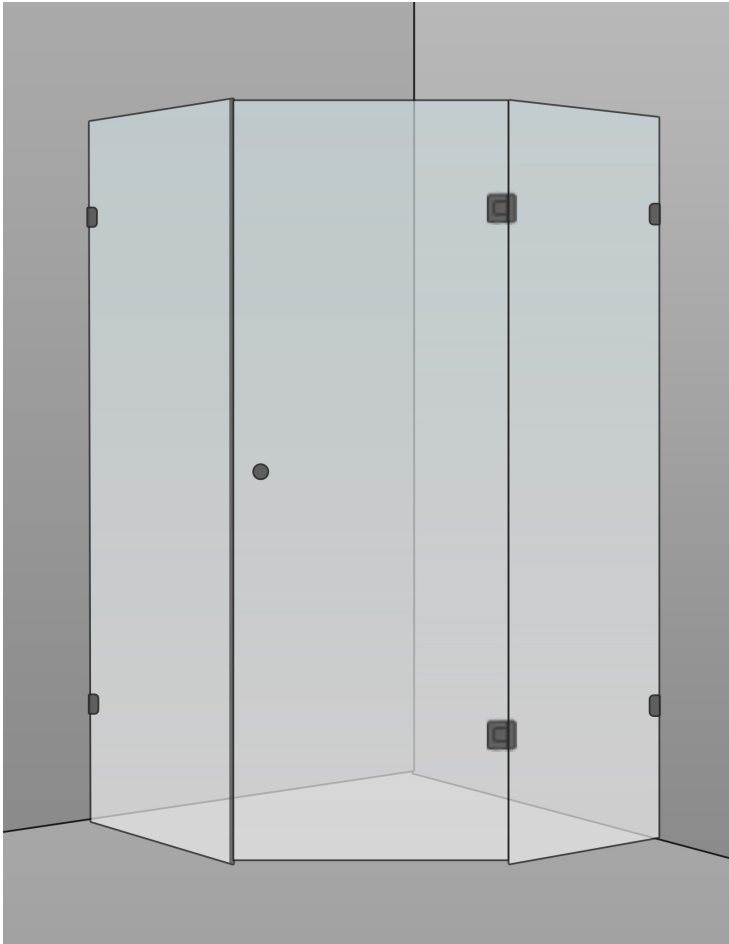

# DIAMOND FRAMELESS SHOWER KIT 900x900x2100mm

FSD9090

**2**  
YEAR  
WARRANTY

## INCLUDES

- 1 x 470x2100x10mm Tempered Glass Panel
- 1 x 470x2100x10mm Tempered Glass Panel (cut out)
- 1 x 580x2090x10mm Tempered Door Glass Panel
- 1 x Solid Brass Round Shower Door Handle
- 2 x Solid Brass 135 Degree Shower Door Hinges
- 1 x Corner Diamond Shower Stabilising Bar
- 1 x 2100mm Plastic Door Seal
- 4 x 10mm Glass Clips
- 1 x Magnetic Door Strip

<b>Material</b>	10mm Toughened Safety Glass Shower Fittings - Solid Brass
<b>Code</b>	FSD9090
<b>Warranty</b>	2 year replacement product or parts

## FINISHED EXTERNAL GLASS DIMENSIONS

**Size** 905x905x2105mm