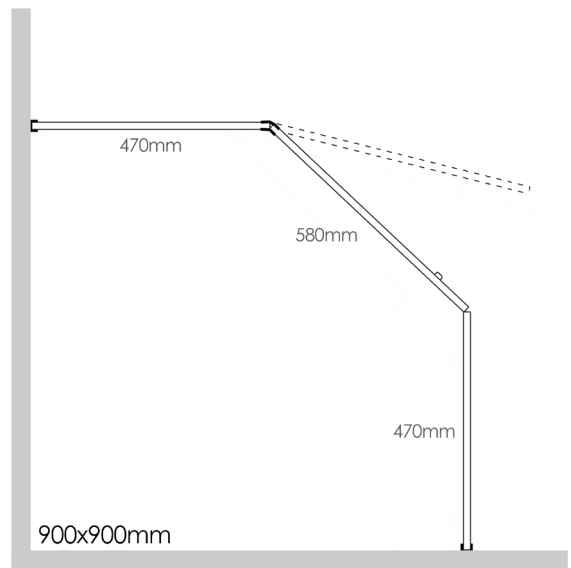

# DIAMOND FRAMELESS SHOWER KIT 900x900x2100mm

FSD9090

**2**  
YEAR  
WARRANTY

## INCLUDES

- 1 x 470x2100x10mm Tempered Glass Panel
- 1 x 470x2100x10mm Tempered Glass Panel (cut out)
- 1 x 580x2090x10mm Tempered Door Glass Panel
- 1 x Solid Brass Round Shower Door Handle
- 2 x Solid Brass 135 Degree Shower Door Hinges
- 1 x Corner Diamond Shower Stabilising Bar
- 1 x 2100mm Plastic Door Seal
- 4 x 10mm Glass Clips
- 1 x Magnetic Door Strip

## FINISHED EXTERNAL GLASS DIMENSIONS

**Size** 905x905x2105mm