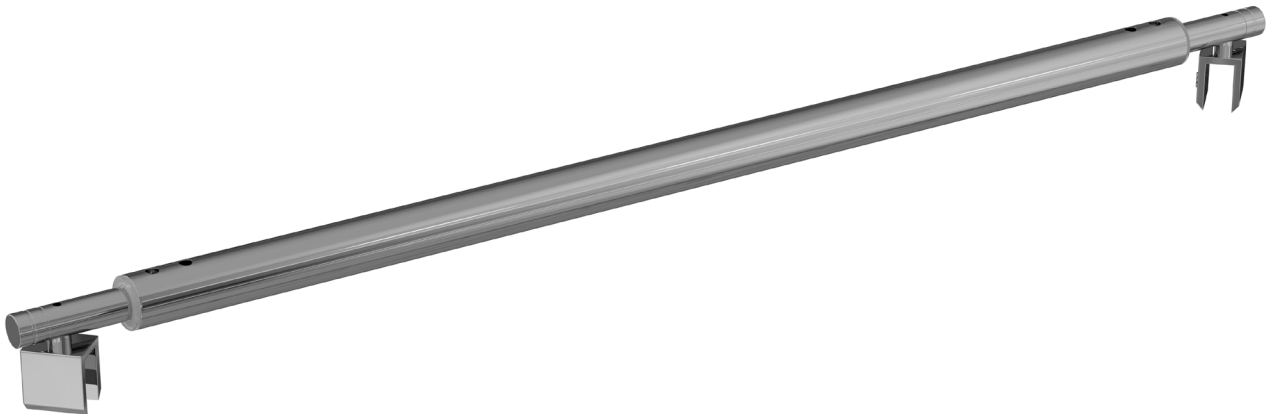

STABILISING BAR

For Diamond Frameless Shower Kits

5
YEAR
WARRANTY

SPECIFICATIONS

Made to Australian standards code AS/NZS 2208:1996 Safety glazing materials in buildings. To Meet Australian Safety Standards and Warranty Purposes, Toughened Safety Glass **Must be Installed By a Licensed Glazier**. Due to the Nature of Tempered Safety Glass, Please Make Sure You Take Care with Transport and Handling of Your Products.

Material: Brass Construction

Warranty: 5 yr replacement product
1 yr labour

Includes: Stabilising Bar Only

GFSB3-CH

Chrome

GFSB3-MB

Matte Black

GFSB3-BB