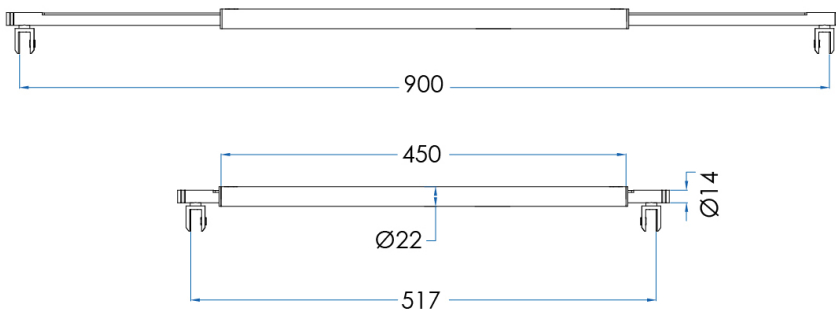

STABILISING BAR

For Diamond Frameless Shower Kits

5
YEAR
WARRANTY

SPECIFICATIONS

Made to Australian standards code AS/NZS 2208:1996 Safety glazing materials in buildings. To Meet Australian Safety Standards and Warranty Purposes, Toughened Safety Glass **Must be Installed By a Licensed Glazier**. Due to the Nature of Tempered Safety Glass, Please Make Sure You Take Care with Transport and Handling of Your Products.

Material: Brass Construction

Warranty: 5 yr replacement product
1 yr labour

Includes: Stabilising Bar Only

GFSB3-CH

Chrome

GFSB3-MB

Matte Black

GFSB3-BB

Brushed
Brass

GFSB3-BN

Brushed
Nickel

GFSB3-GM

Gunmetal

GFSB3-TB

Titanium
Bronze

GFSB3-CG

Champagne
Gold

CASA LUSO

Due to our policy of continuous development, all designs and measurements are intended only as a guide and are subject to change without notice. Being hand made products they are subject to a size variance E&OE. This brochure is representative of the actual products at time of printing. Please confirm all particulars before purchase. Casa Lusso recommends having the product on site before commencing rough in.

Available at

hb Highgrove Bathrooms
www.highgrovebathrooms.com.au