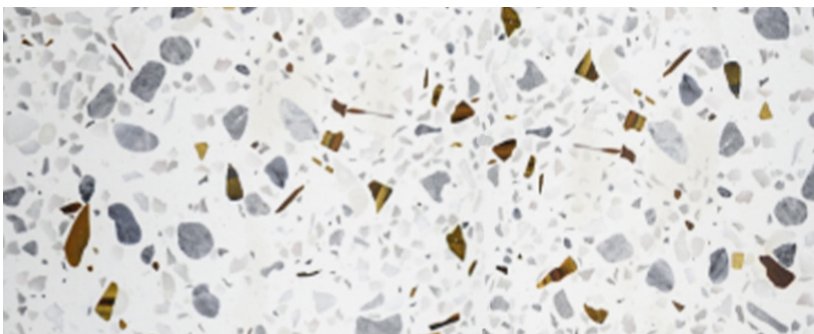

# HARLOW

Terrazzo Vanity Top White

**2**  
YEAR  
WARRANTY

## SPECIFICATIONS

<b>Colour</b>	White
<b>Material</b>	Terrazzo
<b>Includes</b>	Terrazzo Vanity Top only
<b>Warranty</b>	2 year replacement product 1 year labour
<b>Disclaimer</b>	This product is comprised of natural materials. Each piece is unique to the next and will have colour variations, surface variations and natural patina's that will vary between each piece. Please be aware your product may not appear as per the image shown online or displayed in-store.