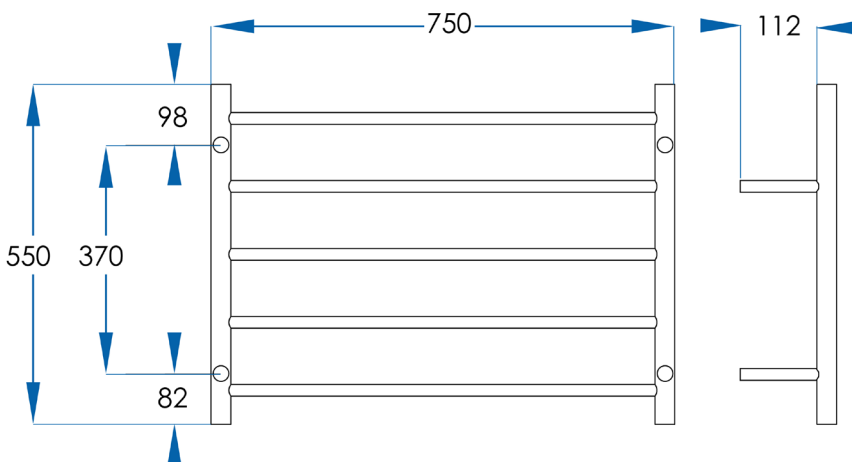

HETTA

Multi-Function Round Heated Towel 5 Bar

3
YEAR
WARRANTY

CODE	FINISH
HEX30-1-GM	Gunmetal
HEX30-1-PS	Polished Stainless Steel

SPECIFICATIONS

Size	750x550mm
Depth	112mm
Material	Stainless Steel (304)
Supply	55W 240V 50HZ
Surface Temperature	50-55 °C
Installation	Plug in Cable or Concealed Hard Wired
Notes	Universal Power Outlet Compliance IP55
Warranty	3 year replacement product

Please note, this product must be installed by a Licenced Electrician. Failing to do so will void warranty. Towel Rail sold individually.

CASA LUSO

Due to our policy of continuous development, all designs and measurements are intended only as a guide and are subject to change without notice. Being hand made products they are subject to a size variance E&OE. This brochure is representative of the actual products at time of printing. Please confirm all particulars before purchase. Casa Lusso recommends having the product on site before commencing rough in.