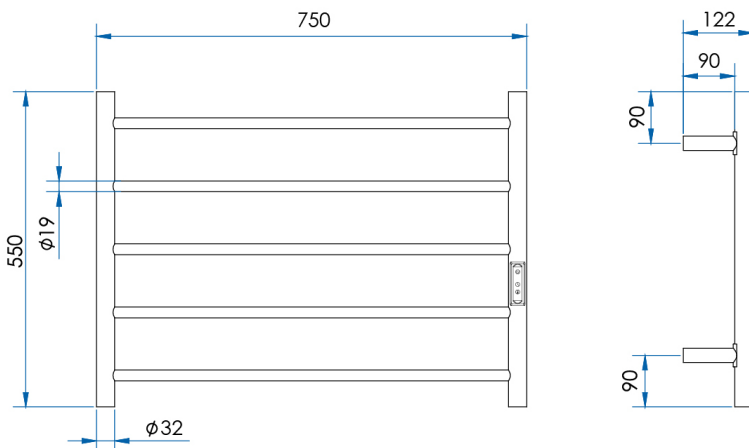

# HETTA

Multi-Function Round Heated Towel 5 Bar

**3**  
YEAR  
WARRANTY

CODE	FINISH
HEX30-1-GM	Gunmetal
HEX30-1-PS	Polished Stainless Steel

## SPECIFICATIONS

<b>Size</b>	750x550mm
<b>Depth</b>	122mm
<b>Material</b>	Stainless Steel (304)
<b>Supply</b>	240V
<b>Surface Temperature</b>	30–60 °C
<b>Installation</b>	Plug in Cable or Concealed Hard Wired
<b>Notes</b>	Universal Power Outlet Compliance IP55
<b>Warranty</b>	3 year replacement product