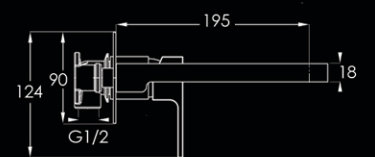

OT130-190 - In Wall Basin Mixer with spout
WELS 5 Star, 6 litres per minute

OT130-190

OT130-220

OT130-220 - In Wall Bath Mixer with spout

OT140 - In Wall Mixer

OT150 - In Wall Mixer with Diverter

HG-SPQ180F - 180mm Wall Spout

OTT255 - 255mm Swivel Wall Spout

W1002 - Wall Top Assemblies

HG5352L - Floor Mount Bath Spout

HG5352L+SOUL - Floor Mount Bath Mixer
with Soul Handshower WELS 3 Star, 7.5 litres per minute

CASA LUSO

Due to our policy of continuous development, all designs and measurements are intended only as a guide and are subject to change without notice. Being hand made products they are subject to a size variance E&OE. This brochure is representative of the actual products at time of printing. Please confirm all particulars before purchase. Casa Lusso recommends having the product on site before commencing rough in.