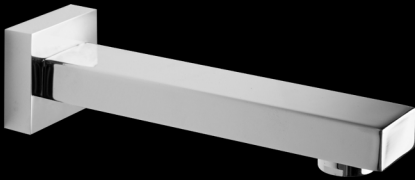

OT100 - Basin Mixer WELS 5 Star, 6 litres per minute

OT110 - Tall Basin Mixer WELS 5 Star, 6 litres per minute

OT120 - Gooseneck Sink Mixer WELS 5 Star, 6 litres per minute

OT121 - Tall Swivel Sink Mixer WELS 5 Star, 6 litres per minute

OT130-190 - In Wall Basin Mixer with spout
WELS 5 Star, 6 litres per minute

OT130-190

OT130-220

OT130-220 - In Wall Bath Mixer with spout

OT140 - In Wall Mixer

OT150 - In Wall Mixer with Diverter

HG-SPQ180F - 180mm Wall Spout

OTT255 - 255mm Swivel Wall Spout

W1002 - Wall Top Assemblies

HG5352L - Floor Mount Bath Spout

HG5352L+SOUL - Floor Mount Bath Mixer
with Soul Handshower WELS 3 Star, 7.5 litres per minute

CASA LUSO

Due to our policy of continuous development, all designs and measurements are intended only as a guide and are subject to change without notice. Being hand made products they are subject to a size variance E&OE. This brochure is representative of the actual products at time of printing. Please confirm all particulars before purchase. Casa Lusso recommends having the product on site before commencing rough in.