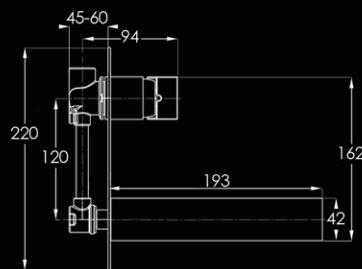

OT130-190 - In Wall Basin Mixer with spout
WELS 5 Star, 6 litres per minute

OT130-190

OT130-220

OT130-220 - In Wall Bath Mixer with spout

OT140 - In Wall Mixer

OT150 - In Wall Mixer with Diverter

HG-SPQ180F - 180mm Wall Spout

OTT255 - 255mm Swivel Wall Spout

W1002 - Wall Top Assemblies

HG5352L - Floor Mount Bath Spout

HG5352L+SOUL - Floor Mount Bath Mixer
with Soul Handshower WELS 3 Star, 7.5 litres per minute

CASA LUSO

Due to our policy of continuous development, all designs and measurements are intended only as a guide and are subject to change without notice. Being hand made products they are subject to a size variance E&OE. This brochure is representative of the actual products at time of printing. Please confirm all particulars before purchase. Casa Lusso recommends having the product on site before commencing rough in.