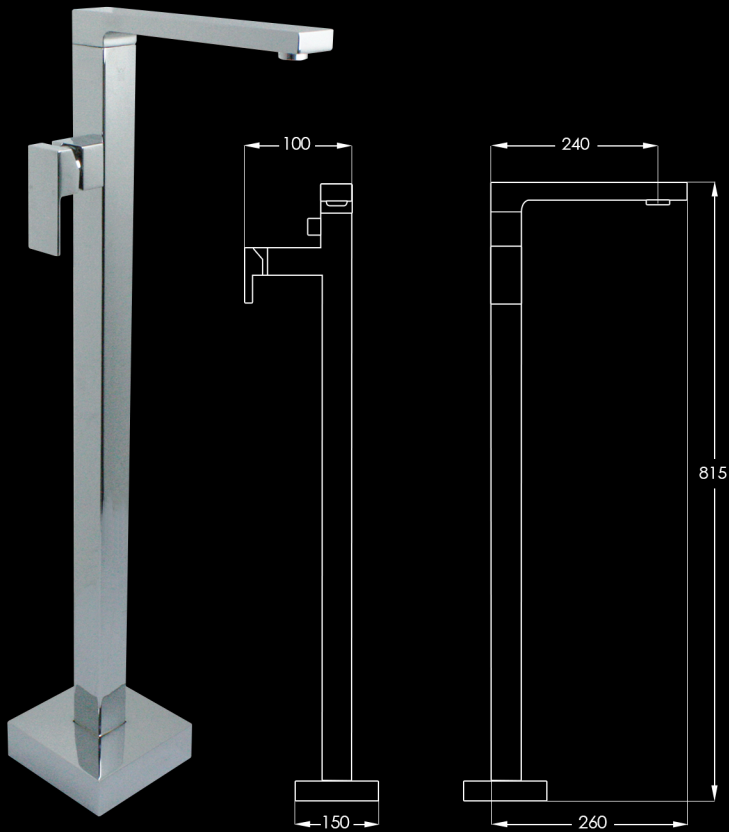

OT100 - Basin Mixer WELS 5 Star, 6 litres per minute

OT110 - Tall Basin Mixer WELS 5 Star, 6 litres per minute

OT120 - Gooseneck Sink Mixer WELS 5 Star, 6 litres per minute

OT121 - Tall Swivel Sink Mixer WELS 5 Star, 6 litres per minute

OT130-190 - In Wall Basin Mixer with spout
WELS 5 Star, 6 litres per minute

OT130-190

OT130-220

OT130-220 - In Wall Bath Mixer with spout

OT140 - In Wall Mixer

OT150 - In Wall Mixer with Diverter

HG-SPQ180F - 180mm Wall Spout

OTT255 - 255mm Swivel Wall Spout

W1002 - Wall Top Assemblies

HG5352L - Floor Mount Bath Spout

HG5352L+SOUL - Floor Mount Bath Mixer
with Soul Handshower WELS 3 Star, 7.5 litres per minute

CASA LUSO

Due to our policy of continuous development, all designs and measurements are intended only as a guide and are subject to change without notice. Being hand made products they are subject to a size variance E&OE. This brochure is representative of the actual products at time of printing. Please confirm all particulars before purchase. Casa Lusso recommends having the product on site before commencing rough in.