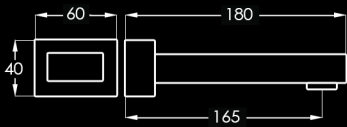

OT130-190 - In Wall Basin Mixer with spout
WELS 5 Star, 6 litres per minute

OT130-190

OT130-220

OT130-220 - In Wall Bath Mixer with spout

OT140 - In Wall Mixer

OT150 - In Wall Mixer with Diverter

HG-SPQ180F - 180mm Wall Spout

OTT255 - 255mm Swivel Wall Spout

W1002 - Wall Top Assemblies

HG5352L - Floor Mount Bath Spout

HG5352L+SOUL - Floor Mount Bath Mixer
with Soul Handshower WELS 3 Star, 7.5 litres per minute

CASA LUSO

Due to our policy of continuous development, all designs and measurements are intended only as a guide and are subject to change without notice. Being hand made products they are subject to a size variance E&OE. This brochure is representative of the actual products at time of printing. Please confirm all particulars before purchase. Casa Lusso recommends having the product on site before commencing rough in.