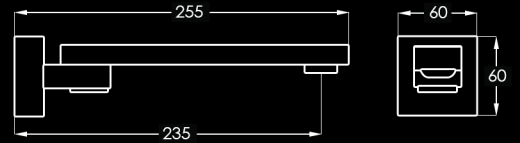

OT130-190 - In Wall Basin Mixer with spout
WELS 5 Star, 6 litres per minute

OT130-190

OT130-220

OT130-220 - In Wall Bath Mixer with spout

OT140 - In Wall Mixer

OT150 - In Wall Mixer with Diverter

HG-SPQ180F - 180mm Wall Spout

OTT255 - 255mm Swivel Wall Spout

W1002 - Wall Top Assemblies

HG5352L - Floor Mount Bath Spout

HG5352L+SOUL - Floor Mount Bath Mixer
with Soul Handshower WELS 3 Star, 7.5 litres per minute

CASA LUSO

Due to our policy of continuous development, all designs and measurements are intended only as a guide and are subject to change without notice. Being hand made products they are subject to a size variance E&OE. This brochure is representative of the actual products at time of printing. Please confirm all particulars before purchase. Casa Lusso recommends having the product on site before commencing rough in.