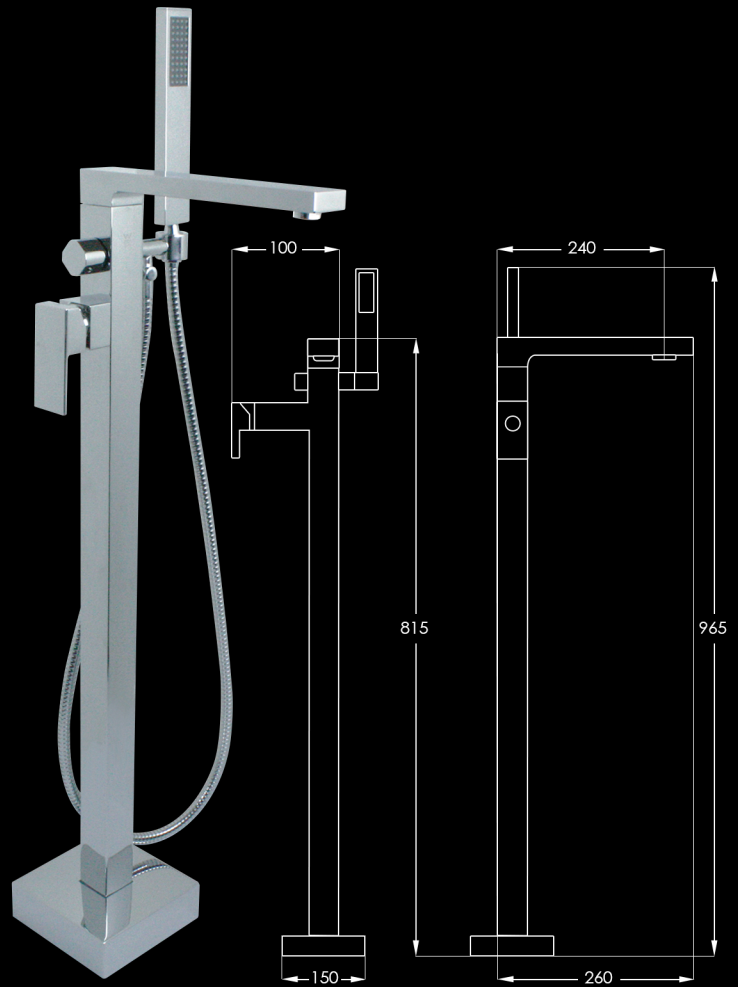

OT100 - Basin Mixer WELS 5 Star, 6 litres per minute

OT110 - Tall Basin Mixer WELS 5 Star, 6 litres per minute

OT120 - Gooseneck Sink Mixer WELS 5 Star, 6 litres per minute

OT121 - Tall Swivel Sink Mixer WELS 5 Star, 6 litres per minute

OT130-190 - In Wall Basin Mixer with spout
WELS 5 Star, 6 litres per minute

OT130-190

OT130-220

OT130-220 - In Wall Bath Mixer with spout

OT140 - In Wall Mixer

OT150 - In Wall Mixer with Diverter

HG-SPQ180F - 180mm Wall Spout

OTT255 - 255mm Swivel Wall Spout

W1002 - Wall Top Assemblies

HG5352L - Floor Mount Bath Spout

HG5352L+SOUL - Floor Mount Bath Mixer
with Soul Handshower WELS 3 Star, 7.5 litres per minute

CASA LUSO

Due to our policy of continuous development, all designs and measurements are intended only as a guide and are subject to change without notice. Being hand made products they are subject to a size variance E&OE. This brochure is representative of the actual products at time of printing. Please confirm all particulars before purchase. Casa Lusso recommends having the product on site before commencing rough in.