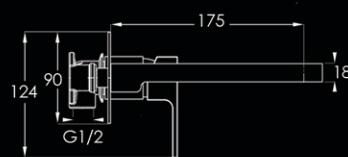

OT100 - Basin Mixer WELS 5 Star, 6 litres per minute

OT110 - Tall Basin Mixer WELS 5 Star, 6 litres per minute

OT120 - Gooseneck Sink Mixer WELS 5 Star, 6 litres per minute

OT121 - Tall Swivel Sink Mixer WELS 5 Star, 6 litres per minute

OT130-190 - In Wall Basin Mixer with spout
WELS 5 Star, 6 litres per minute

OT130-190

OT130-220

OT130-220 - In Wall Bath Mixer with spout

OT140 - In Wall Mixer

OT150 - In Wall Mixer with Diverter

HG-SPQ180F - 180mm Wall Spout

OTT255 - 255mm Swivel Wall Spout

W1002 - Wall Top Assemblies

HG5352L - Floor Mount Bath Spout

HG5352L+SOUL - Floor Mount Bath Mixer
with Soul Handshower WELS 3 Star, 7.5 litres per minute

CASA LUSO

Due to our policy of continuous development, all designs and measurements are intended only as a guide and are subject to change without notice. Being hand made products they are subject to a size variance E&OE. This brochure is representative of the actual products at time of printing. Please confirm all particulars before purchase. Casa Lusso recommends having the product on site before commencing rough in.