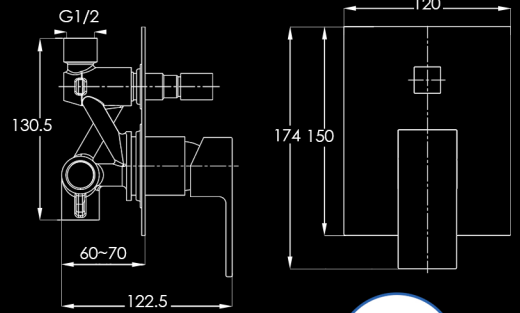

OT130-190 - In Wall Basin Mixer with spout
WELS 5 Star, 6 litres per minute

OT130-190

OT130-220

OT130-220 - In Wall Bath Mixer with spout

OT140 - In Wall Mixer

OT150 - In Wall Mixer with Diverter

HG-SPQ180F - 180mm Wall Spout

OTT255 - 255mm Swivel Wall Spout

W1002 - Wall Top Assemblies

HG5352L - Floor Mount Bath Spout

HG5352L+SOUL - Floor Mount Bath Mixer
with Soul Handshower WELS 3 Star, 7.5 litres per minute

CASA LUSO

Due to our policy of continuous development, all designs and measurements are intended only as a guide and are subject to change without notice. Being hand made products they are subject to a size variance E&OE. This brochure is representative of the actual products at time of printing. Please confirm all particulars before purchase. Casa Lusso recommends having the product on site before commencing rough in.