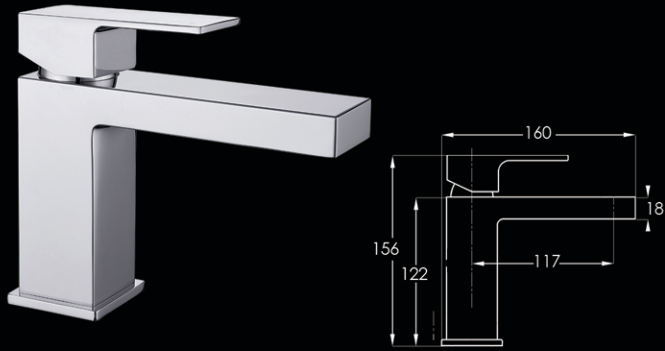

Ottimo

CASA LUSO

Ottimo

The Ottimo collection is elegant form personified. The collection is contemporary and practical with stylish good looks. Strong distinctive pieces that work well in any surroundings.

OT100 - Basin Mixer WELS 5 Star, 6 litres per minute

OT110 - Tall Basin Mixer WELS 5 Star, 6 litres per minute

OT120 - Gooseneck Sink Mixer WELS 5 Star, 6 litres per minute

OT121 - Tall Swivel Sink Mixer WELS 5 Star, 6 litres per minute

OT130-190 - In Wall Basin Mixer with spout
WELS 5 Star, 6 litres per minute

OT130-190

OT130-220

OT130-220 - In Wall Bath Mixer with spout

OT140 - In Wall Mixer

OT150 - In Wall Mixer with Diverter

HG-SPQ180F - 180mm Wall Spout

OTT255 - 255mm Swivel Wall Spout

W1002 - Wall Top Assemblies

HG5352L - Floor Mount Bath Spout

HG5352L+SOUL - Floor Mount Bath Mixer
with Soul Handshower WELS 3 Star, 7.5 litres per minute

CASA LUSO

Due to our policy of continuous development, all designs and measurements are intended only as a guide and are subject to change without notice. Being hand made products they are subject to a size variance E&OE. This brochure is representative of the actual products at time of printing. Please confirm all particulars before purchase. Casa Lusso recommends having the product on site before commencing rough in.