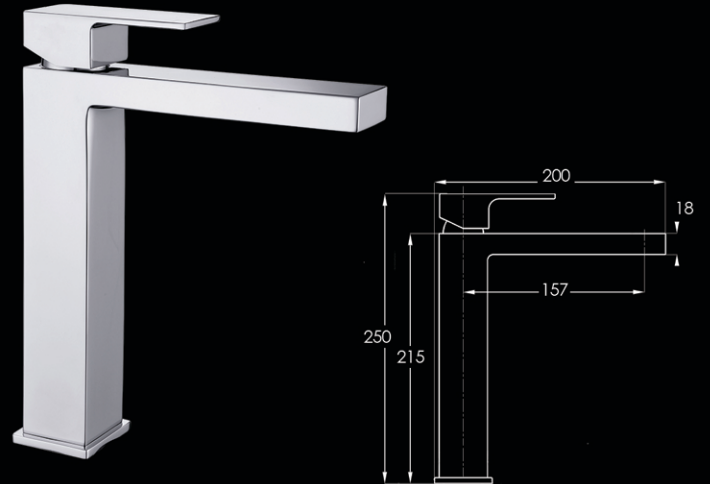

OT100 - Basin Mixer WELS 5 Star, 6 litres per minute

OT110 - Tall Basin Mixer WELS 5 Star, 6 litres per minute

OT120 - Gooseneck Sink Mixer WELS 5 Star, 6 litres per minute

OT121 - Tall Swivel Sink Mixer WELS 5 Star, 6 litres per minute

OT130-190 - In Wall Basin Mixer with spout
WELS 5 Star, 6 litres per minute

OT130-190

OT130-220

OT130-220 - In Wall Bath Mixer with spout

OT140 - In Wall Mixer

OT150 - In Wall Mixer with Diverter

HG-SPQ180F - 180mm Wall Spout

OTT255 - 255mm Swivel Wall Spout

W1002 - Wall Top Assemblies

HG5352L - Floor Mount Bath Spout

HG5352L+SOUL - Floor Mount Bath Mixer
with Soul Handshower WELS 3 Star, 7.5 litres per minute

CASA LUSO

Due to our policy of continuous development, all designs and measurements are intended only as a guide and are subject to change without notice. Being hand made products they are subject to a size variance E&OE. This brochure is representative of the actual products at time of printing. Please confirm all particulars before purchase. Casa Lusso recommends having the product on site before commencing rough in.