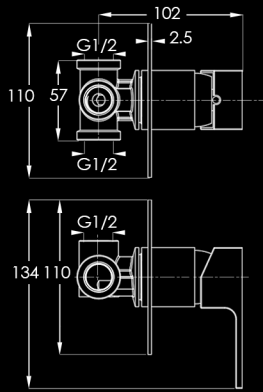

OT130-190 - In Wall Basin Mixer with spout
WELS 5 Star, 6 litres per minute

OT130-190

OT130-220

OT130-220 - In Wall Bath Mixer with spout

OT140 - In Wall Mixer

OT150 - In Wall Mixer with Diverter

HG-SPQ180F - 180mm Wall Spout

OTT255 - 255mm Swivel Wall Spout

W1002 - Wall Top Assemblies

HG5352L - Floor Mount Bath Spout

HG5352L+SOUL - Floor Mount Bath Mixer
with Soul Handshower WELS 3 Star, 7.5 litres per minute

CASA LUSO

Due to our policy of continuous development, all designs and measurements are intended only as a guide and are subject to change without notice. Being hand made products they are subject to a size variance E&OE. This brochure is representative of the actual products at time of printing. Please confirm all particulars before purchase. Casa Lusso recommends having the product on site before commencing rough in.