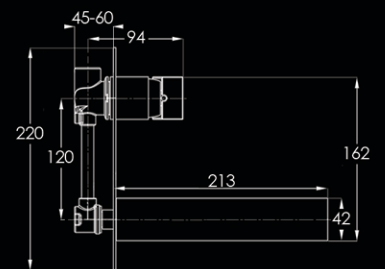

OT130-190 - In Wall Basin Mixer with spout
WELS 5 Star, 6 litres per minute

OT130-190

OT130-220

OT130-220 - In Wall Bath Mixer with spout

OT140 - In Wall Mixer

OT150 - In Wall Mixer with Diverter

HG-SPQ180F - 180mm Wall Spout

OTT255 - 255mm Swivel Wall Spout

W1002 - Wall Top Assemblies

HG5352L - Floor Mount Bath Spout

HG5352L+SOUL - Floor Mount Bath Mixer
with Soul Handshower WELS 3 Star, 7.5 litres per minute

CASA LUSO

Due to our policy of continuous development, all designs and measurements are intended only as a guide and are subject to change without notice. Being hand made products they are subject to a size variance E&OE. This brochure is representative of the actual products at time of printing. Please confirm all particulars before purchase. Casa Lusso recommends having the product on site before commencing rough in.