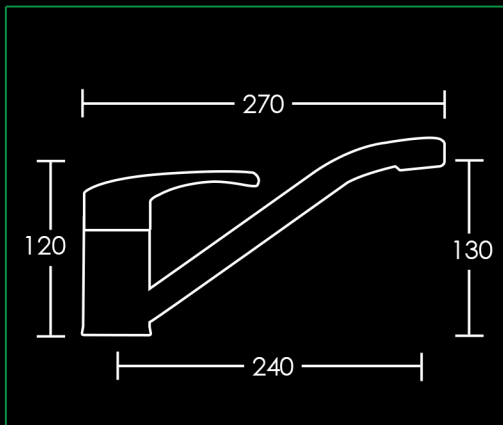

Euro

The Euro series captivates its audience with a harmonious twist on conventional style.

HG7141-CH
Basin Mixer
WELS 5 Star, 6 litres per minute

HG7142-CH
Swivel Basin Mixer
WELS 5 Star, 6 litres per minute

HG7143-CH
Sink Mixer
WELS 5 Star, 6 litres per minute

HG509A12-CH
In Wall Mixer