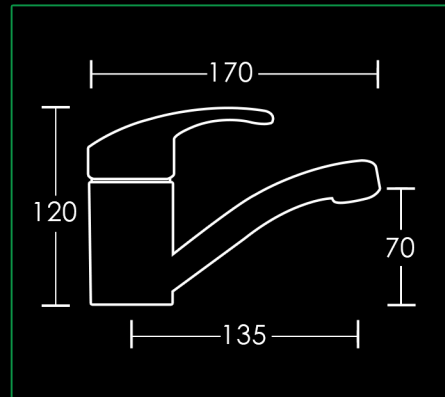

Euro

The Euro series captivates its audience with a harmonious twist on conventional style.

HG7141-CH
Basin Mixer
WELS 5 Star, 6 litres per minute

HG7142-CH
Swivel Basin Mixer
WELS 5 Star, 6 litres per minute

HG7143-CH
Sink Mixer
WELS 5 Star, 6 litres per minute

HG509A12-CH
In Wall Mixer