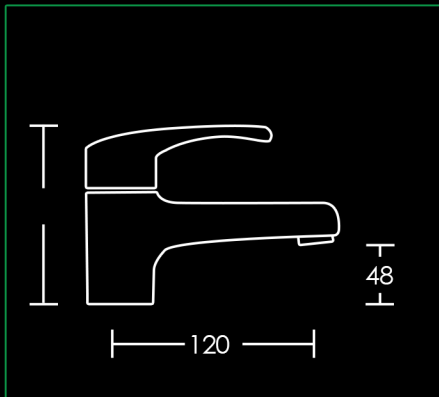

Euro

The Euro series captivates its audience with a harmonious twist on conventional style.

HG7141-CH
Basin Mixer
WELS 5 Star, 6 litres per minute

HG7142-CH
Swivel Basin Mixer
WELS 5 Star, 6 litres per minute

HG7143-CH
Sink Mixer
WELS 5 Star, 6 litres per minute

HG509A12-CH
In Wall Mixer