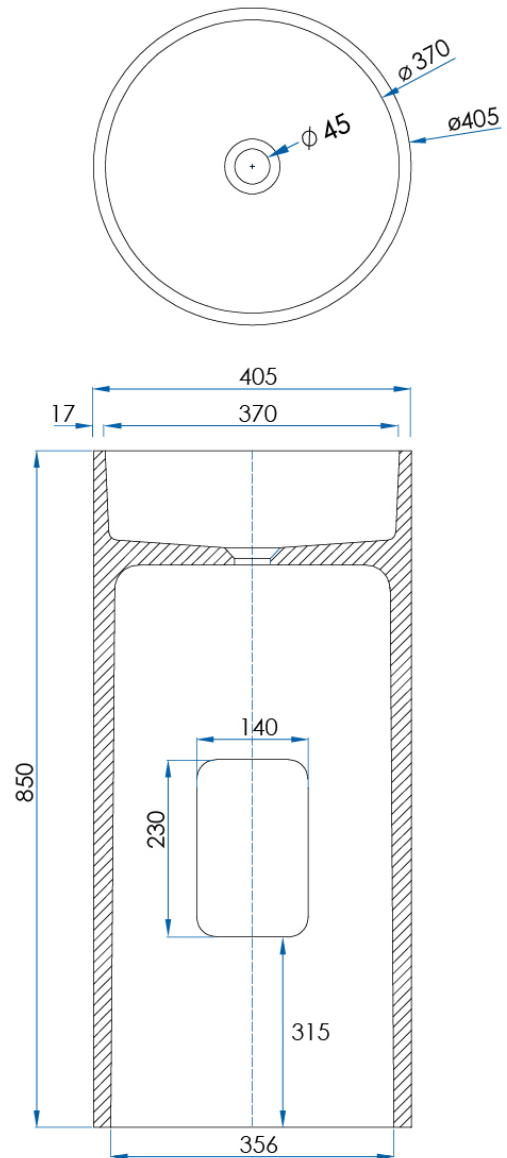

INFINITE

Concrete Pedestal Basin Sand

5
YEAR
WARRANTY

SPECIFICATIONS

Diameter	405x405mm
Height	850mm
Material	High-Strength Composite Cement
Weight	55.7kg
Capacity	11.6L
Waste Size	45mm with No Overflow
Includes	Colour matched Dome Cap to use with Waste
Notes	Basin compatible with PUD3280-XX waste (Sold Separately)
Code	ICB201-SA
Warranty	5 year structural: 3 year on finish

Disclaimer: As these products are handmade, a size variance of ± 10 mm may occur. It is essential to measure the unit on-site before installation and Casa Lusso advises having the product on-site before rough-in.