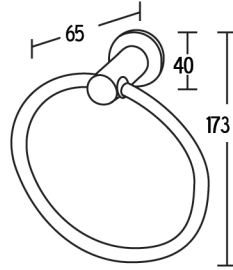

DOUBLE TOWEL RAIL
ISI48-CH 600MM ISI61-CH 750MM

SINGLE TOWEL RAIL
ISI24-CH 600MM ISI30-CH 750MM

TUMBLER HOLDER
ISI58-CH

GUEST TOWEL RING
ISI60-CH

TOILET ROLL HOLDER
ISI51-CH

GLASS SHELF
ISI53-CH

ROBE HOOK
ISI54-CH

SOAP BASKET
ISI56-CH

TOILET BRUSH HOLDER
ISI57-CH

DOUBLE TOWEL RAIL
ISI48-CH 600MM

DOUBLE TOWEL RAIL
ISI61-CH 750MM

SINGLE TOWEL RAIL
ISI24-CH 600MM

SINGLE TOWEL RAIL
ISI30-CH 750MM

GUEST TOWEL RING
ISI60-CH

TOILET ROLL HOLDER
ISI51-CH

GLASS SHELF
ISI53-CH

ROBE HOOK
ISI54-CH

SOAP BASKET
ISI56-CH

TOILET BRUSH HOLDER
ISI57-CH

TUMBLER HOLDER
ISI58-CH

VISTA