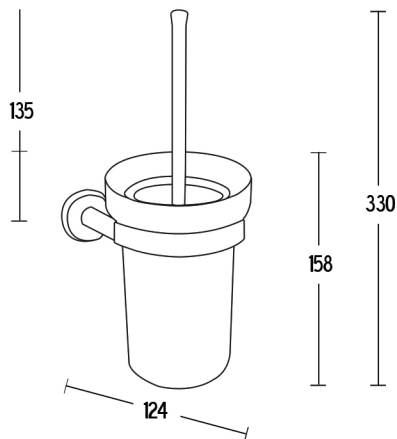

DOUBLE TOWEL RAIL
ISI48-CH 600MM ISI61-CH 750MM

SINGLE TOWEL RAIL
ISI24-CH 600MM ISI30-CH 750MM

TUMBLER HOLDER
ISI58-CH

GUEST TOWEL RING
ISI60-CH

TOILET ROLL HOLDER
ISI51-CH

GLASS SHELF
ISI53-CH

ROBE HOOK
ISI54-CH

SOAP BASKET
ISI56-CH

TOILET BRUSH HOLDER
ISI57-CH

DOUBLE TOWEL RAIL
ISI48-CH 600MM

DOUBLE TOWEL RAIL
ISI61-CH 750MM

SINGLE TOWEL RAIL
ISI24-CH 600MM

SINGLE TOWEL RAIL
ISI30-CH 750MM

GUEST TOWEL RING
ISI60-CH

TOILET ROLL HOLDER
ISI51-CH

GLASS SHELF
ISI53-CH

ROBE HOOK
ISI54-CH

SOAP BASKET
ISI56-CH

TOILET BRUSH HOLDER
ISI57-CH

TUMBLER HOLDER
ISI58-CH

VISTA