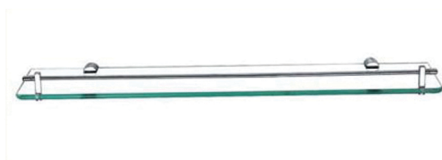

VISTA

ENHANCE YOUR HOME WITH THE VISTA COLLECTION. THIS SUPERIOR QUALITY DESIGN IS BOTH PRACTICAL AND AESTHETICALLY APPEALING, MADE TO SUIT A MODERN OR CLASSIC SETTING.
MATERIAL: HIGH QUALITY BRASS WITH POLISHED CHROME FINISH
INSTALLATION: DUAL SCREW FIX PLATE

DOUBLE TOWEL RAIL
ISI48-CH 600MM ISI61-CH 750MM

SINGLE TOWEL RAIL
ISI24-CH 600MM ISI30-CH 750MM

TUMBLER HOLDER
ISI58-CH

GUEST TOWEL RING
ISI60-CH

TOILET ROLL HOLDER
ISI51-CH

GLASS SHELF
ISI53-CH

ROBE HOOK
ISI54-CH

SOAP BASKET
ISI56-CH

TOILET BRUSH HOLDER
ISI57-CH

DOUBLE TOWEL RAIL
ISI48-CH 600MM

DOUBLE TOWEL RAIL
ISI61-CH 750MM

SINGLE TOWEL RAIL
ISI24-CH 600MM

SINGLE TOWEL RAIL
ISI30-CH 750MM

GUEST TOWEL RING
ISI60-CH