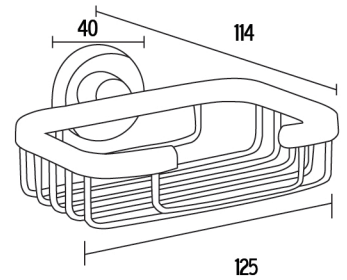

SOAP BASKET
ISI56-CH