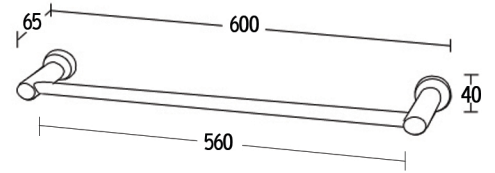

DOUBLE TOWEL RAIL
ISI48-CH 600MM ISI61-CH 750MM

SINGLE TOWEL RAIL
ISI24-CH 600MM ISI30-CH 750MM

TUMBLER HOLDER
ISI58-CH

GUEST TOWEL RING
ISI60-CH

TOILET ROLL HOLDER
ISI51-CH

GLASS SHELF
ISI53-CH

ROBE HOOK
ISI54-CH

SOAP BASKET
ISI56-CH

TOILET BRUSH HOLDER
ISI57-CH

DOUBLE TOWEL RAIL
ISI48-CH 600MM

DOUBLE TOWEL RAIL
ISI61-CH 750MM

SINGLE TOWEL RAIL
ISI24-CH 600MM

SINGLE TOWEL RAIL
ISI30-CH 750MM

GUEST TOWEL RING
ISI60-CH