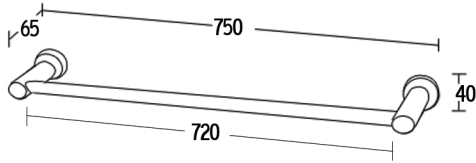

DOUBLE TOWEL RAIL
ISI48-CH 600MM ISI61-CH 750MM

SINGLE TOWEL RAIL
ISI24-CH 600MM ISI30-CH 750MM

TUMBLER HOLDER
ISI58-CH

GUEST TOWEL RING
ISI60-CH

TOILET ROLL HOLDER
ISI51-CH

GLASS SHELF
ISI53-CH

ROBE HOOK
ISI54-CH

SOAP BASKET
ISI56-CH

TOILET BRUSH HOLDER
ISI57-CH

DOUBLE TOWEL RAIL
ISI48-CH 600MM

DOUBLE TOWEL RAIL
ISI61-CH 750MM

SINGLE TOWEL RAIL
ISI24-CH 600MM

SINGLE TOWEL RAIL
ISI30-CH 750MM

GUEST TOWEL RING
ISI60-CH