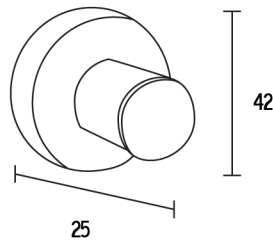

ROBE HOOK
ISI54-CH