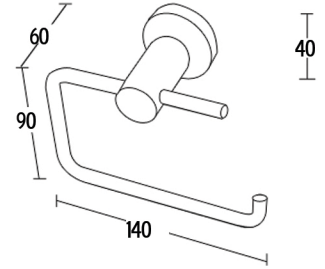

DOUBLE TOWEL RAIL
ISI48-CH 600MM ISI61-CH 750MM

SINGLE TOWEL RAIL
ISI24-CH 600MM ISI30-CH 750MM

TUMBLER HOLDER
ISI58-CH

GUEST TOWEL RING
ISI60-CH

TOILET ROLL HOLDER
ISI51-CH

GLASS SHELF
ISI53-CH

ROBE HOOK
ISI54-CH

SOAP BASKET
ISI56-CH

TOILET BRUSH HOLDER
ISI57-CH

DOUBLE TOWEL RAIL
ISI48-CH 600MM

DOUBLE TOWEL RAIL
ISI61-CH 750MM

SINGLE TOWEL RAIL
ISI24-CH 600MM

SINGLE TOWEL RAIL
ISI30-CH 750MM

GUEST TOWEL RING
ISI60-CH

TOILET ROLL HOLDER
ISI51-CH

GLASS SHELF
ISI53-CH

ROBE HOOK
ISI54-CH

SOAP BASKET
ISI56-CH

TOILET BRUSH HOLDER
ISI57-CH

TUMBLER HOLDER
ISI58-CH

VISTA