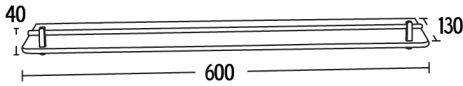

DOUBLE TOWEL RAIL
ISI48-CH 600MM

DOUBLE TOWEL RAIL
ISI61-CH 750MM

SINGLE TOWEL RAIL
ISI24-CH 600MM

SINGLE TOWEL RAIL
ISI30-CH 750MM

GUEST TOWEL RING
ISI60-CH

TOILET ROLL HOLDER
ISI51-CH

ROBE HOOK
ISI54-CH

SOAP BASKET
ISI56-CH

VISTA