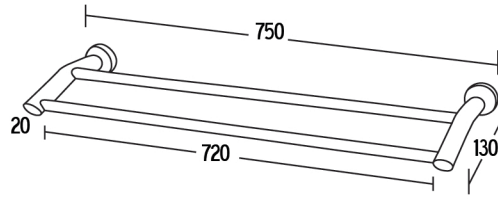

DOUBLE TOWEL RAIL
ISI48-CH 600MM ISI61-CH 750MM

SINGLE TOWEL RAIL
ISI24-CH 600MM ISI30-CH 750MM

TUMBLER HOLDER
ISI58-CH

GUEST TOWEL RING
ISI60-CH

TOILET ROLL HOLDER
ISI51-CH

GLASS SHELF
ISI53-CH

ROBE HOOK
ISI54-CH

SOAP BASKET
ISI56-CH

TOILET BRUSH HOLDER
ISI57-CH

DOUBLE TOWEL RAIL
ISI48-CH 600MM

DOUBLE TOWEL RAIL
ISI61-CH 750MM

SINGLE TOWEL RAIL
ISI24-CH 600MM

SINGLE TOWEL RAIL
ISI30-CH 750MM

GUEST TOWEL RING
ISI60-CH