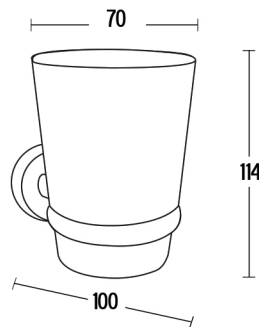

DOUBLE TOWEL RAIL
ISI48-CH 600MM ISI61-CH 750MM

SINGLE TOWEL RAIL
ISI24-CH 600MM ISI30-CH 750MM

TUMBLER HOLDER
ISI58-CH

GUEST TOWEL RING
ISI60-CH

TOILET ROLL HOLDER
ISI51-CH

GLASS SHELF
ISI53-CH

ROBE HOOK
ISI54-CH

SOAP BASKET
ISI56-CH

TOILET BRUSH HOLDER
ISI57-CH

DOUBLE TOWEL RAIL
ISI48-CH 600MM

DOUBLE TOWEL RAIL
ISI61-CH 750MM

SINGLE TOWEL RAIL
ISI24-CH 600MM

SINGLE TOWEL RAIL
ISI30-CH 750MM

GUEST TOWEL RING
ISI60-CH

TOILET ROLL HOLDER
ISI51-CH

GLASS SHELF
ISI53-CH

ROBE HOOK
ISI54-CH

SOAP BASKET
ISI56-CH

TOILET BRUSH HOLDER
ISI57-CH

TUMBLER HOLDER
ISI58-CH

VISTA