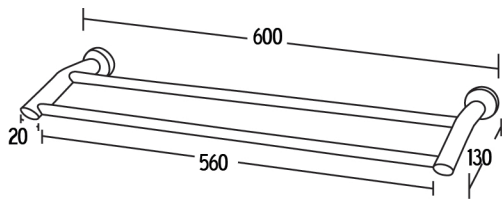

DOUBLE TOWEL RAIL
ISI48-CH 600MM ISI61-CH 750MM

SINGLE TOWEL RAIL
ISI24-CH 600MM ISI30-CH 750MM

TUMBLER HOLDER
ISI58-CH

GUEST TOWEL RING
ISI60-CH

TOILET ROLL HOLDER
ISI51-CH

GLASS SHELF
ISI53-CH

ROBE HOOK
ISI54-CH

SOAP BASKET
ISI56-CH

TOILET BRUSH HOLDER
ISI57-CH

DOUBLE TOWEL RAIL
ISI48-CH 600MM

DOUBLE TOWEL RAIL
ISI61-CH 750MM

SINGLE TOWEL RAIL
ISI24-CH 600MM

SINGLE TOWEL RAIL
ISI30-CH 750MM

GUEST TOWEL RING
ISI60-CH