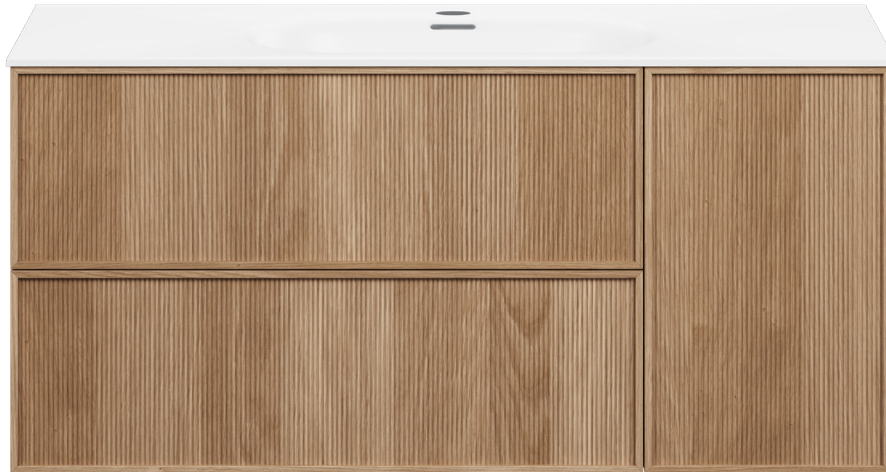

JASPER

Wall Hung Vanity 1200mm White Oak Timber Veneer w/ Top

5
YEAR
WARRANTY

SPECIFICATIONS

Size	1186x550x490mm
Top	Polymarble top with integrated basin and overflow. 32mm waste (sold separately).
Body	White Oak Timber Veneer on Moisture resistant Plywood
Installation	Wall Hung
Code	JS1200W-K
Warranty	5 Year replacement product and parts: 1 year labour