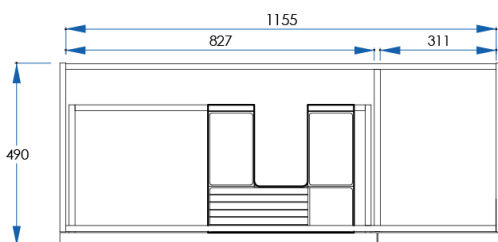

JASPER

Wall Hung Vanity 1200mm White Oak Timber Veneer w/ Top

5
YEAR
WARRANTY

SPECIFICATIONS

Size	1186x550x490mm
Top	Polymarble top with integrated basin and overflow. 32mm waste (sold separately).
Body	White Oak Timber Veneer on Moisture resistant Plywood
Installation	Wall Hung
Code	JS1200W-K
Warranty	5 Year replacement product and parts: 1 year labour

For our own established efforts supporting environmental and health preservation all of our Vanities are made to the commercially recognised E1 Standard.

CASA LUSO

Due to our policy of continuous development, all designs and measurements are intended only as a guide and are subject to change without notice. Being hand made products they are subject to a size variance E&OE. This brochure is representative of the actual products at time of printing. Please confirm all particulars before purchase. Casa Lusso recommends having the product on site before commencing rough in.