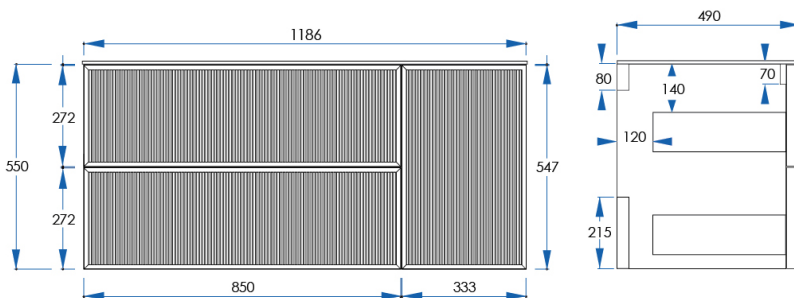

JASPER

Wall Hung Vanity 1200mm White Oak Timber Veneer w/ Top

5
YEAR
WARRANTY

SPECIFICATIONS

Size	1186x550x490mm
Top	Polymarble top with integrated basin and overflow. 32mm waste (sold separately).
Body	White Oak Timber Veneer on Moisture resistant Plywood
Installation	Wall Hung
Code	JS1200W-K
Warranty	5 Year replacement product and parts: 1 year labour

For our own established efforts supporting environmental and health preservation all of our Vanities are made to the commercially recognised E1 Standard.

CASA LUSO

Due to our policy of continuous development, all designs and measurements are intended only as a guide and are subject to change without notice. Being hand made products they are subject to a size variance E&OE. This brochure is representative of the actual products at time of printing. Please confirm all particulars before purchase. Casa Lusso recommends having the product on site before commencing rough in.