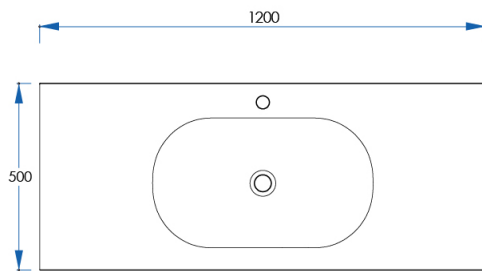

JASPER

Wall Hung Vanity 1200mm White Oak Timber Veneer w/ Top

5
YEAR
WARRANTY

SPECIFICATIONS

Size	1186x550x490mm
Top	Polymarble top with integrated basin and overflow. 32mm waste (sold separately).
Body	White Oak Timber Veneer on Moisture resistant Plywood
Installation	Wall Hung
Code	JS1200W-K
Warranty	5 Year replacement product and parts: 1 year labour