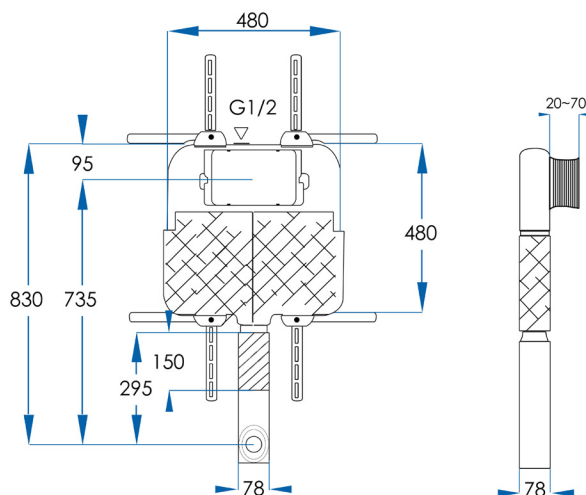

WaterMark

AS1172.2

WMK26574

WDI

SPECIFICATIONS

Features	Suitable for stud internal wall partitions
Installation	Supplied to suit pneumatic push plates specified above (sold separately)
Code	K301-Q
Warranty	7 year replacement product