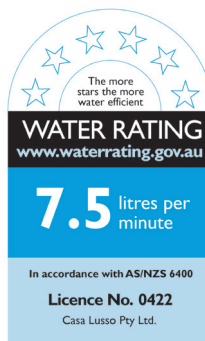

## SPECIFICATIONS

<b>Water Consumption</b>	WELS 0 Star, 7.5 litres per minute
<b>Features</b>	3 Function Hand Shower with Unique Push Button
<b>Material</b>	Chrome Plated ABS
<b>Code</b>	KUBICA-CH
<b>Warranty</b>	2 year replacement product or parts