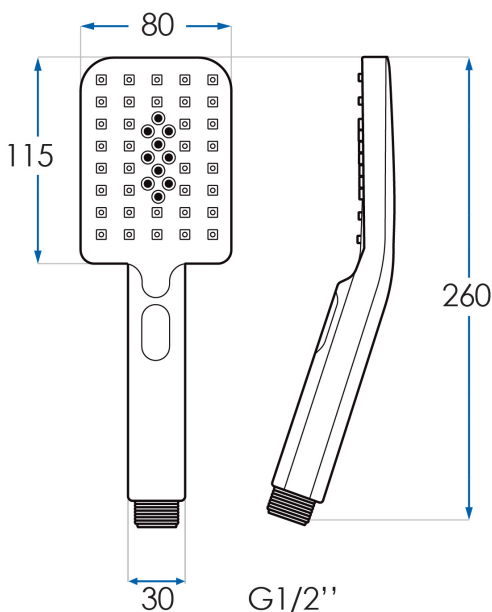

# KUBICA

Hand Shower Chrome

**2**  
YEAR  
WARRANTY

**WaterMark**  
AS/NZS 3662  
LN023083  
Casa Lusso

## SPECIFICATIONS

<b>Water Consumption</b>	WELS 0 Star, 7.5 litres per minute
<b>Features</b>	3 Function Hand Shower with Unique Push Button
<b>Material</b>	Chrome Plated ABS
<b>Code</b>	KUBICA-CH
<b>Warranty</b>	2 year replacement product or parts