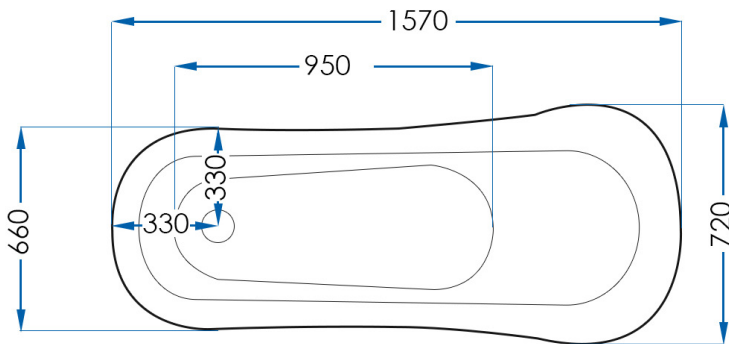

LAWSON

Clawfoot Bath Black 1570mm

7
YEAR
WARRANTY

Lawson

MIX AND MATCH BATH AND FOOT COLOUR

SPECIFICATIONS

Size	1570x720mm
Height	780mm
Material	Sanitary Grade Acrylic
Waste Size	40mm
Capacity	161L
Weight	29kg
Warranty	7 year replacement product (bath shell): 1 year labour Feet - 2 year replacement product