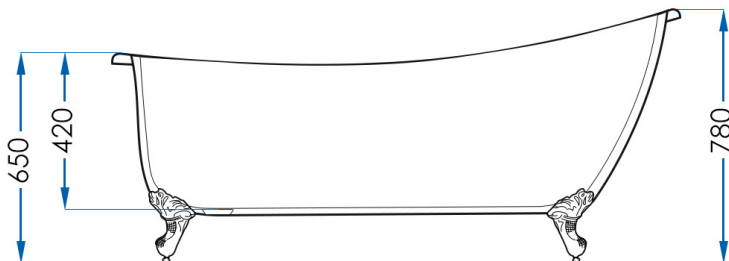

LAWSON

Clawfoot Bath Black 1570mm

7
YEAR
WARRANTY

Lawson

MIX AND MATCH BATH AND FOOT COLOUR

SPECIFICATIONS

Size	1570x720mm
Height	780mm
Material	Sanitary Grade Acrylic
Waste Size	40mm
Capacity	161L
Weight	29kg
Warranty	7 year replacement product (bath shell): 1 year labour Feet - 2 year replacement product