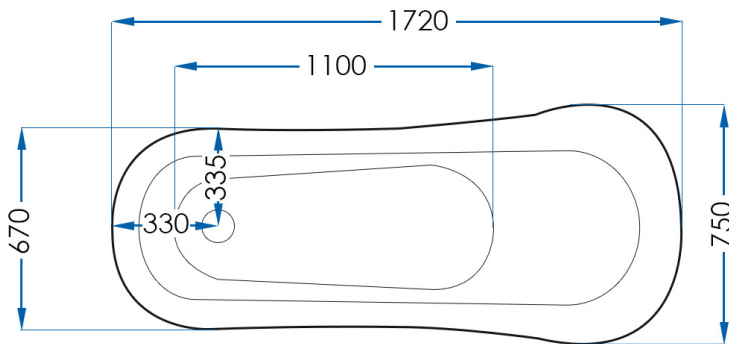

MIX AND MATCH BATH AND FOOT COLOUR

SPECIFICATIONS

Size	1720x750mm
Height	780mm
Material	Sanitary Grade Acrylic
Waste Size	40mm
Capacity	178L
Weight	30kg
Warranty	7 year replacement product (bath shell): 1 year labour Feet - 2 year replacement product

CODES

BATH:	LAB1720
CLAW FEET FOR BATH	
Chrome	LAB1720-CF
Gold	LAB1720-GF
Black	LAB1720-BF
White	LAB1720-WF

CASA LUSO

Due to our policy of continuous development, all designs and measurements are intended only as a guide and are subject to change without notice. Being hand made products they are subject to a size variance E&OE. This brochure is representative of the actual products at time of printing. Please confirm all particulars before purchase. Casa Lusso recommends having the product on site before commencing rough in.

Available at

[hb] Highgrove Bathrooms
www.highgrovebathrooms.com.au