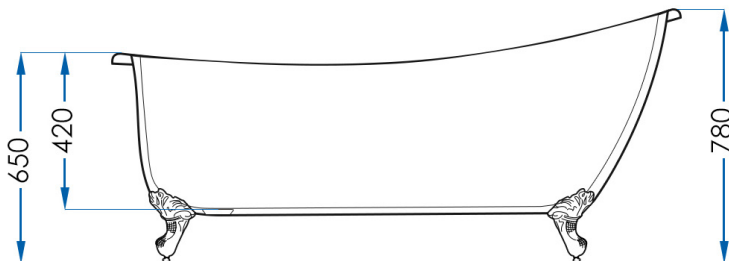

MIX AND MATCH BATH AND FOOT COLOUR

SPECIFICATIONS

Size	1720x750mm
Height	780mm
Material	Sanitary Grade Acrylic
Waste Size	40mm
Capacity	178L
Weight	30kg
Warranty	7 year replacement product (bath shell): 1 year labour Feet - 2 year replacement product

CODES

BATH:	LAB1720
CLAW FEET FOR BATH	
Chrome	LAB1720-CF
Gold	LAB1720-GF
Black	LAB1720-BF
White	LAB1720-WF

CASA LUSO

Due to our policy of continuous development, all designs and measurements are intended only as a guide and are subject to change without notice. Being hand made products they are subject to a size variance E&OE. This brochure is representative of the actual products at time of printing. Please confirm all particulars before purchase. Casa Lusso recommends having the product on site before commencing rough in.

Available at

[hb] Highgrove Bathrooms
www.highgrovebathrooms.com.au