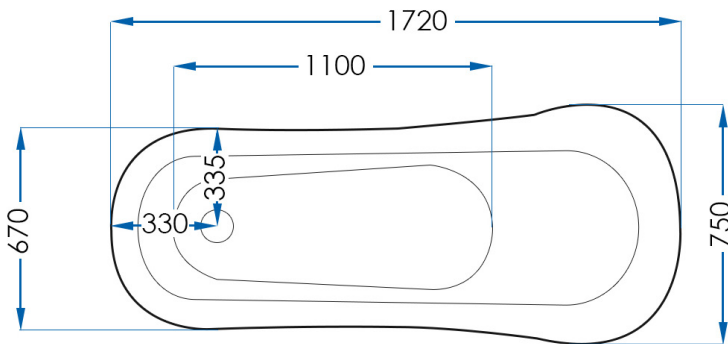

LAWSON

Clawfoot Bath White 1720mm

7
YEAR
WARRANTY

Lawson

MIX AND MATCH BATH AND FOOT COLOUR

SPECIFICATIONS

Size	1720x750mm
Height	780mm
Material	Sanitary Grade Acrylic
Waste Size	40mm
Capacity	178L
Weight	30kg
Warranty	7 year replacement product (bath shell): 1 year labour Feet - 2 year replacement product

CODES

BATH:	LAW1720
CLAW FEET FOR BATH	
Chrome	LAW1720-CF
Gold	LAW1720-GF
Black	LAW1720-BF
White	LAW1720-WF

CASA LUSO

Due to our policy of continuous development, all designs and measurements are intended only as a guide and are subject to change without notice. Being hand made products they are subject to a size variance E&OE. This brochure is representative of the actual products at time of printing. Please confirm all particulars before purchase. Casa Lusso recommends having the product on site before commencing rough in.