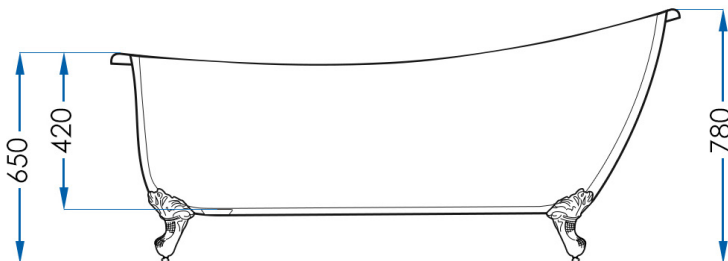

LAWSON

Clawfoot Bath White 1720mm

7
YEAR
WARRANTY

Lawson

MIX AND MATCH BATH AND FOOT COLOUR

SPECIFICATIONS

Size	1720x750mm
Height	780mm
Material	Sanitary Grade Acrylic
Waste Size	40mm
Capacity	178L
Weight	30kg
Warranty	7 year replacement product (bath shell): 1 year labour Feet - 2 year replacement product

CODES

BATH:	LAW1720
CLAW FEET FOR BATH	
Chrome	LAW1720-CF
Gold	LAW1720-GF
Black	LAW1720-BF
White	LAW1720-WF

CASA LUSO

Due to our policy of continuous development, all designs and measurements are intended only as a guide and are subject to change without notice. Being hand made products they are subject to a size variance E&OE. This brochure is representative of the actual products at time of printing. Please confirm all particulars before purchase. Casa Lusso recommends having the product on site before commencing rough in.