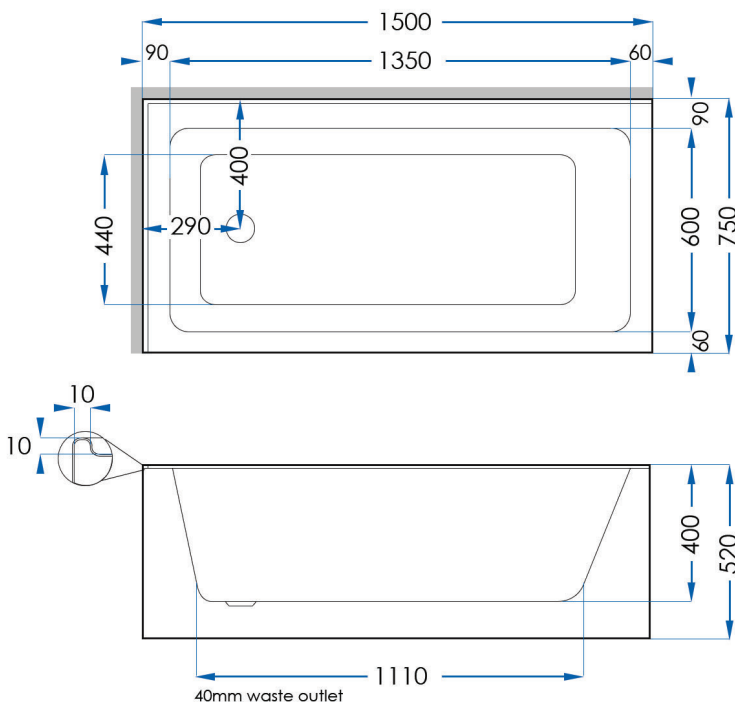

LUGO

Freestanding Corner Bath 1500mm Gloss White (LHS)

7
YEAR
WARRANTY

LUGO

SPECIFICATIONS

Size	1500x750mm
Height	520mm
Material	Sanitary Grade Acrylic
Waste Size	40mm
Capacity	191L
Weight	43kg
Code	LU1500L-W
Warranty	7 year replacement product (bath shell): 1 year labour
Notes	Available in Left or Right