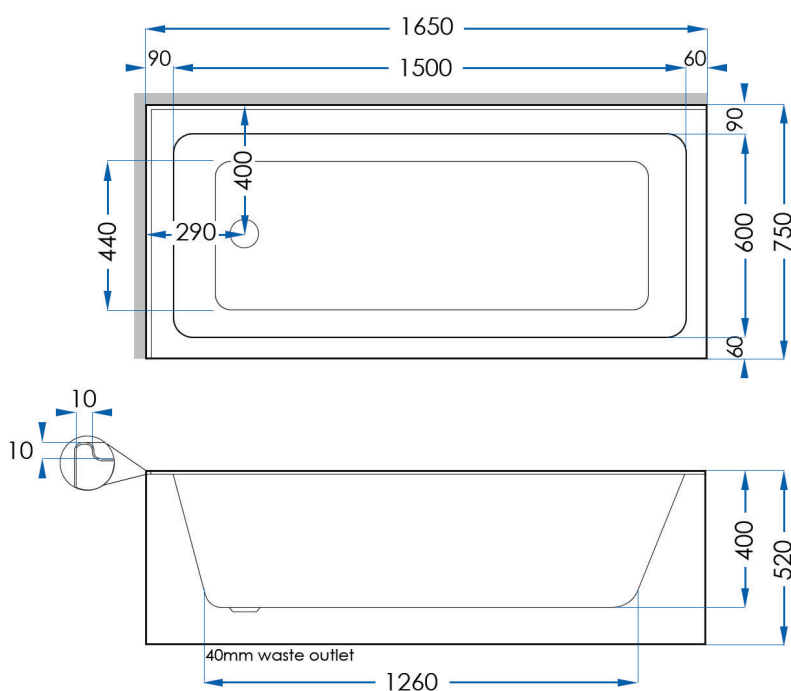

LUGO

Freestanding Corner Bath 1650mm Gloss White (LHS)

7
YEAR
WARRANTY

LUGO

SPECIFICATIONS

Size	1650x750mm
Height	520mm
Material	Sanitary Grade Acrylic
Waste Size	40mm
Capacity	207L
Weight	51kg
Code	LU1650L-W
Warranty	7 year replacement product (bath shell): 1 year labour
Notes	Available in Left or Right

CASA LUSO

Due to our policy of continuous development, all designs and measurements are intended only as a guide and are subject to change without notice. Being hand made products they are subject to a size variance E&OE. This brochure is representative of the actual products at time of printing. Please confirm all particulars before purchase. Casa Lusso recommends having the product on site before commencing rough in.