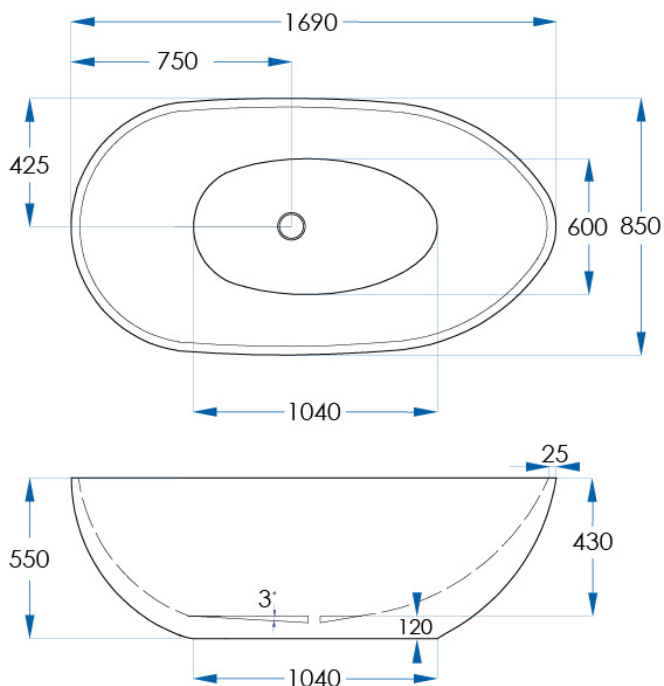

LUCINI

Freestanding Bath 1700mm Gloss White

7
YEAR
WARRANTY

SPECIFICATIONS

Size	1690x850mm
Height	550mm
Material	Sanitary Grade Acrylic
Waste Size	40mm
Capacity	300L
Weight	53kg
Code	LUC1700-W
Warranty	7 year replacement product (bath shell): 1 year labour