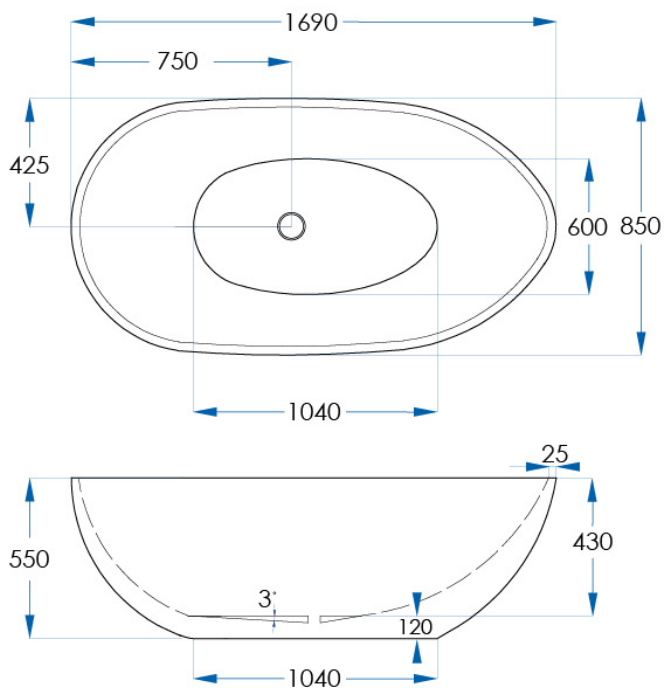

LUCINI

Freestanding Bath 1700mm Gloss White

7
YEAR
WARRANTY

SPECIFICATIONS

Size	1690x850mm
Height	550mm
Material	Sanitary Grade Acrylic
Waste Size	40mm
Capacity	300L
Weight	53kg
Code	LUC1700
Warranty	7 year replacement product (bath shell): 1 year labour