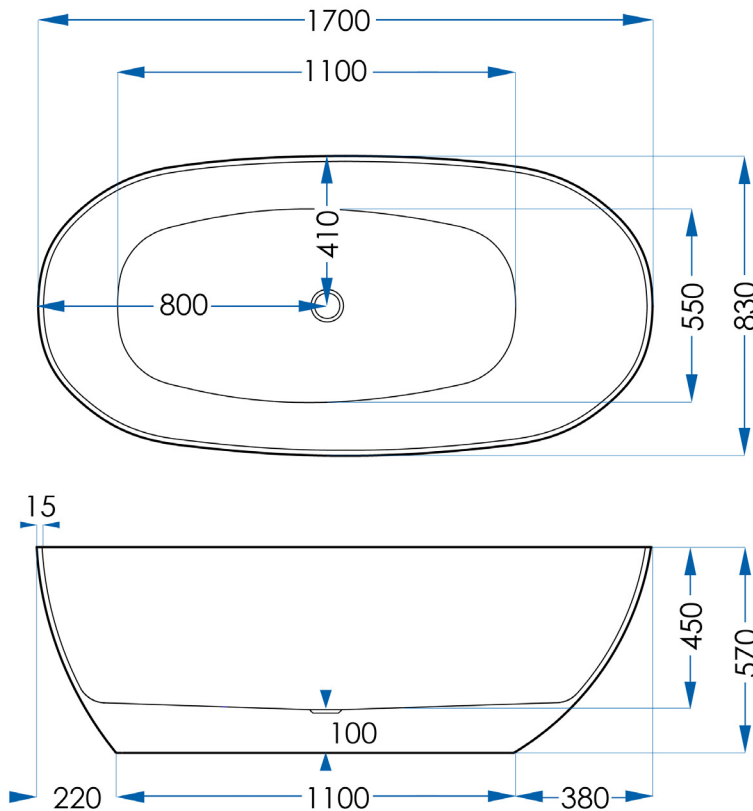

LUSINI

1700mm Freestanding Solid Surface Bath

15
YEAR
WARRANTY

SPECIFICATIONS

Size	1700x830mm
Height	570mm
Material	Solid Surface with smooth, matte, scratch & chip resistant finish
Waste Size	40mm
Capacity	320L
Weight	130kg
Code	LUS1700-MATTE
Warranty	15 year replacement product (bath shell): 1 year labour

Fine Lines

Solid Surface Collection

Due to our policy of continuous development, all designs and measurements are intended only as a guide and are subject to change without notice. Being hand made products they are subject to a size variance E&OE. This brochure is representative of the actual products at time of printing. Please confirm all particulars before purchase. Fine Lines recommends having the product on site before commencing rough in.