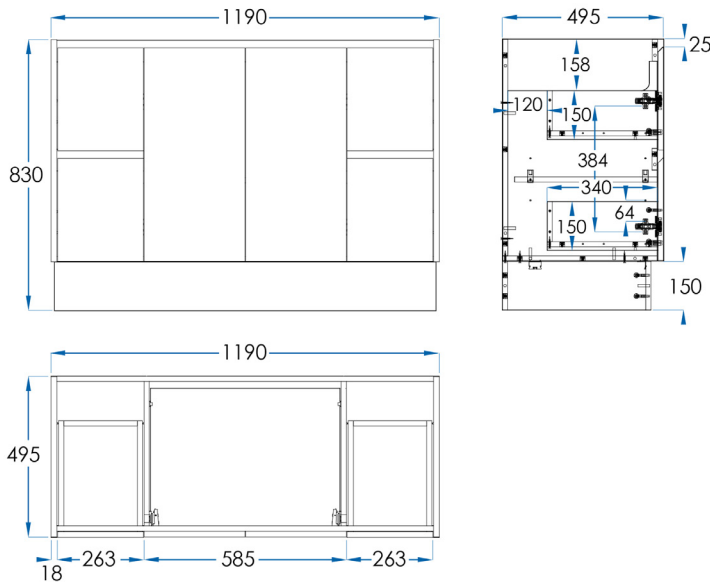

LYRA

Floor Mount Vanity 1200mm

5
YEAR
WARRANTY

SPECIFICATIONS

Size	1190x830x495mm
Material	Moisture Resistant 2 Pac with removable Kickboard. Modern Finger Pull Doors and Soft Close Drawers with Metal Drawer Runners
Installation	Floor Mount
Warranty	5 Year replacement product and parts: 1 year labour

CODE	COLOUR	HEIGHT	WIDTH	DEPTH	DOORS	DRAWERS
LY1200-W	Gloss White	830	1190	495mm	2	4
LY1200-MB	Matte Black					

For our own established efforts supporting environmental and health preservation all of our Vanities are made to the commercially recognised E1 Standard.