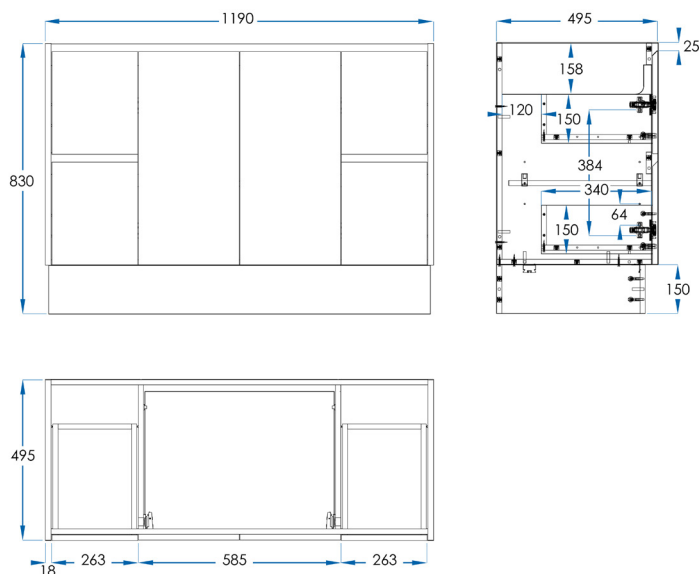

# LYRA

Floor Mount Vanity 1200mm

**5**  
YEAR  
WARRANTY

## SPECIFICATIONS

<b>Size</b>	1190x830x495mm
<b>Material</b>	Moisture Resistant 2 Pac with removable Kickboard. Modern Finger Pull Doors and Soft Close Drawers with Metal Drawer Runners
<b>Installation</b>	Floor Mount
<b>Colours</b>	Gloss White & Matte Black
<b>Code</b>	LY1200/LY1200MB
<b>Warranty</b>	5 Year replacement product and parts: 1 year labour